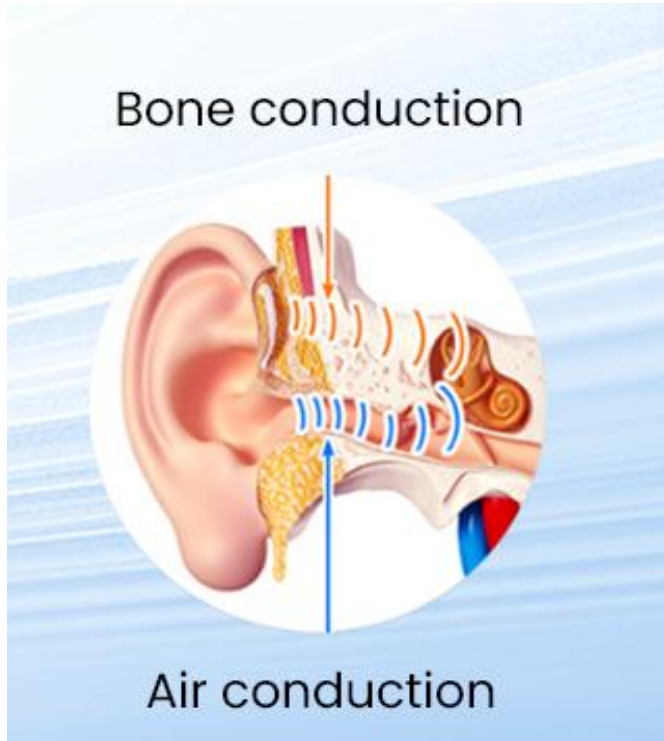

NEW

17 hrs | 15mins = 5 hrs

EDIFIER CONNECT APP | Fast Charge | IP55 | Game Mode | 5.3 | www.edifier.com

EDIFIER Comfo Run

Open-Ear Wireless Sports Headphones

	Bone Conduction ★ ★ ★	Air Conduction ★ ★ ★ ★ ★
Sound Quality	Sound Distortion and Less Bass	Clear Sound with Powerful Bass
Comfort	Numbness Caused by Vibrations	Airy Wearing
Hearing Health	Harmful High-frequency Vibrations	Touchless Listening