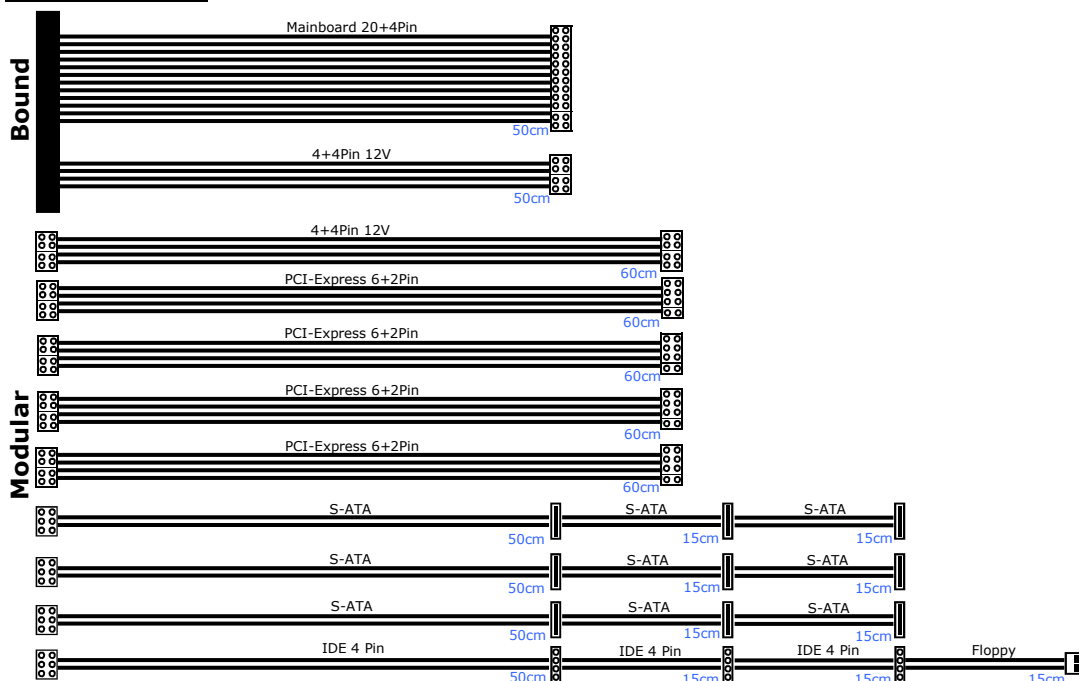

## Specifications

Output	900W
Mainboard 20+4Pin	1x
4Pin/ 4+4Pin/ 8Pin 12V	- / 2x / -
PCI-Express 6+2Pin	4x
PCI-Express 6Pin	-
IDE 4Pin	3x
S-ATA	9x
Floppy	1x
Fan Monitoring	-
115/230V Input	•/• (auto.)
PFC	Active
ATX-Standard	ATX 2.3
Fan Dimension	1x 135mm
Fan Control	Automatoc
Noise Level	19-22dB
Cable Management	•
Protection Circuits	Short-Circuit Protection, Overload Protection, Over-Current Protection, Surge Protection
PSU Dimensions (H/W/D)	86/150/160mm
Package Dimensions (H/W/D)	245/300/115mm
Weight (net)	2.08Kg
Weight (gross)	3.76Kg
Packing Units (VE/VPE/PAL)	1/5/150
Guarantee and Warranty	36 Months Warranty
Article Number	88882063
EAN-Code	4260133124561
Scope of Delivery	CobaNitrox Mousepad, Cable Bag, Cable Ties, Thumbscrews, Power Cable, Manual (german)

## Connectors

AC Input		100 - 240V 50 - 63 Hz max. 5A							
DC Output		3.3V	5V	12V1	12V2	12V3	12V4	-12V	5Vsb
CobaNitrox Nobility CN-900	Max. Current	25A	25A	25A	25A	25A	25A	0.5A	3A
	Max. Combined Power	170W			820W			6W	15W
		900W							