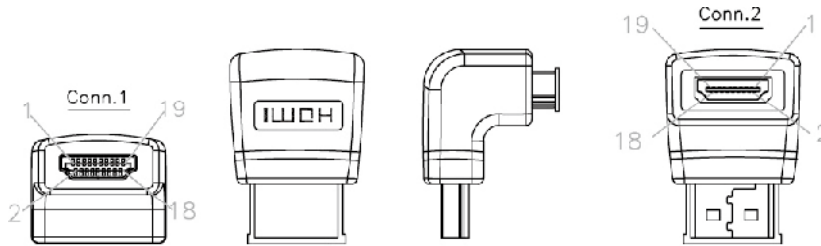

Art No. AH0007

HDMI Type A female to Male Adapter, 90 Degree, Black

Specification

- Connector:
HDMI Male 19P Solder Type, Insulation: Black, Shell Gold Plated
HDMI Female, Shell Gold Plated
- Color: Black

Electrical Test:

1. 100% Test (Open, Short, Mis Wire)
2. Contact Resistance: 2 ohm max.
3. Insulation Resistance: 5M ohm min.

Package Contents

- 1 x HDMI AM/AF 90° Adapter

Packaging Information:

- Packing Dimension: 8x8.5 mm
- Packing Weight: 0.01kg
- Carton Dimension: 320x210x180 mm
- Carton Q'ty: 300pcs
- Carton Weight: 3.6kgs

Pin Assignment

Conn.1	Conn.2	Conn.1	Conn.2
1	1	11	11
2	2	12	12
3	3	13	13
4	4	14	14
5	5	15	15
6	6	16	16
7	7	17	17
8	8	18	18
9	9	19	19
10	10		
Shell			Shell

* The specifications and pictures are subject to change without notice.
*All trade names referenced are the registered trademark of their respective owners.