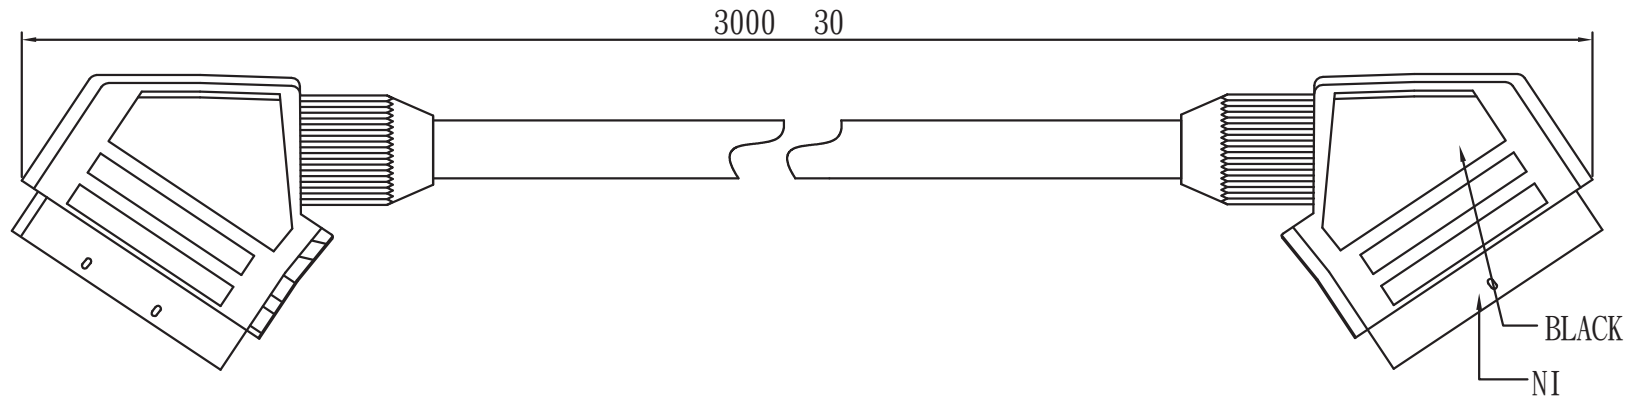

FILE AMEND NOTE	DATE	REV.
ORIGINAL EDITION	2012/11/08	A/0

Wiring Meth od

Packing leng th

Cutaway Vi ew

①	AL 0.025x16
②	7x0.1 CCS
③	1.0 PVC
④	7x0.12 CCS
⑤	<input checked="" type="checkbox"/> PVC BLACK

NO.	ITEM NO.	EAN CODE:	L
1	CA1020	4052792008463	1,5m
2	CA1022	4052792008487	3,0m

Sticker ex:

Pantone cool grey 9C, Black
 Size: 48x150 mm R= 2mm
 材質: 80P銅版紙,上亮PP(光膠)

DRAW No.	NAME	Scart cable, 2X Scart male		
CUSTOMER	2direct GmbH	MAPE	TOLERANCE	
CUSTOMER No.			X. 1.00	X.X 0.50
APPROVE BY	CHECK BY	DRAW BY	SCALE	MM
			PAGE	1/2

**OUTER CARTON
SIDE MARK:**

PO NO.:
ITEM NO.:
Q'TY: PCS
N.W: KGS
G.W: KGS
Dimension:
EAN CODE:

“工” shaped packaging
three packaging tape

NOTE:
Electrical test:
100% open short & miss wire test;

DRAW No.		NAME	Scart cable, 2X Scart male		
CUSTOMER	2direct GmbH		MAPE	TOLERANCE	
CUSTOMER No.			X. ±1.00 X.X ±0.50		
APPROVE BY	CHECK BY	DRAW BY	SCALE	MM	
			PAGE	2/2	