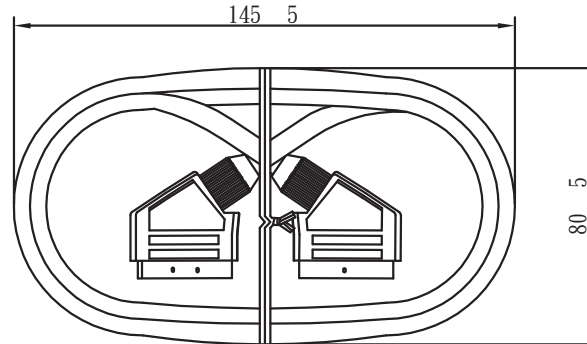

FILE AMEND NOTE	DATE	REV.
ORIGINAL EDITION	2012/11/08	A/0

Wiring Meth od

Packing leng th

Cutaway Vi ew

①	AL 0.025x16
②	7x0.1 CCS
③	1.0 PVC
④	7x0.12 CCS
⑤	<input checked="" type="checkbox"/> PVC BLACK

NO.	ITEM NO.	EAN CODE:	L
1	CA1020	4052792008463	1,5m
2	CA1022	4052792008487	3,0m

Sticker ex:

Pantone cool grey 9C, Black
 Size: 48x150 mm R= 2mm
 材質: 80P銅版紙,上亮PP(光膠)

DRAW No.	NAME	Scart cable, 2X Scart male		
CUSTOMER	2direct GmbH	MAPE	TOLERANCE	
CUSTOMER No.			X. 1.00	X.X 0.50
APPROVE BY	CHECK BY	DRAW BY	SCALE	MM
			PAGE	1/2

**OUTER CARTON
SIDE MARK:**

PO NO.:
ITEM NO.:
Q'TY: PCS
N.W: KGS
G.W: KGS
Dimension:
EAN CODE:

“工” shaped packaging
three packaging tape

NOTE:
Electrical test:
100% open short & miss wire test;

DRAW No.		NAME	Scart cable, 2X Scart male		
CUSTOMER	2direct GmbH		MAPE	TOLERANCE	
CUSTOMER No.			X. ±1.00 X.X ±0.50		
APPROVE BY	CHECK BY	DRAW BY	SCALE	MM	
			PAGE	2/2	