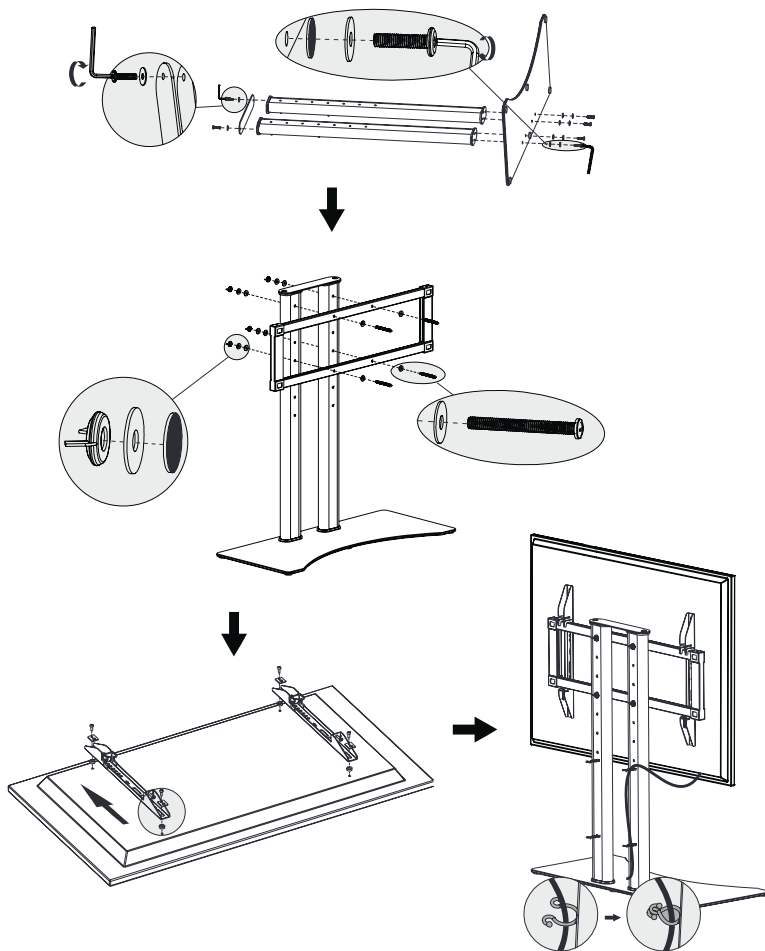

LogiLink®

TV Tabletop Stand for 37"-65" TV

Art. No.: BP0024

Easy installation and compatible with VESA standard 600x400mm.

Features:

- » Super strong mounting brackets: Solid-reinforced Cold Steel, durable product with maximum capacity of 50kg
- » Compatible with VESA 600x400mm
- » Adjustable TV height
- » Cable clips included keep cables organized
- » Fit for 37-65 inch LED LCD plasma TV, PC Monitor screens

Best Connectivity

LogiLink®

TV Tabletop Stand for 37"-65" TV

Art. No.: BP0024

Specification:

Screen Size	37"-65"
Rated Load	50kg/110lbs
VESA	600 x 400
Product Size	800 x 350 x 762or825or888or951mm

Package Contents:

- » 1 x TV Tabletop Stand
- » 1 x Screw Package
- » 1 x User Manual

Package Informations:

- » Packing Dimension: 925 x 485 x 90mm
- » Packing Weight: 14.02kg
- » Carton Dimension: 925 x 485 x 90mm
- » Carton Q'ty: 1pcs
- » Carton Weight: 14.02kg