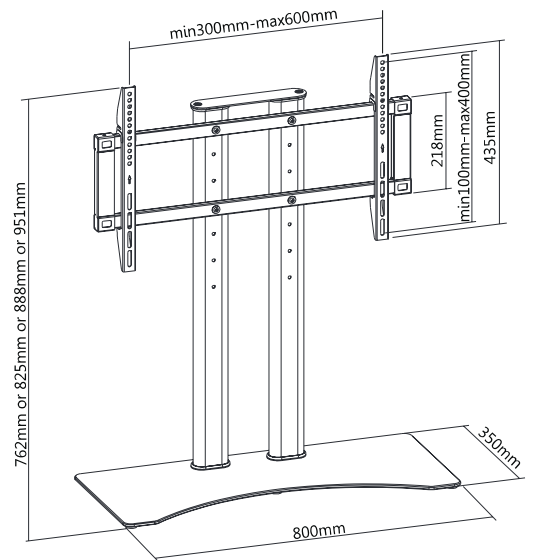

LogiLink®

TV Tabletop Stand for 37"-65" TV

Art. No.: BP0024

Easy installation and compatible with VESA standard 600x400mm.

Features:

- » Super strong mounting brackets: Solid-reinforced Cold Steel, durable product with maximum capacity of 50kg
- » Compatible with VESA 600x400mm
- » Adjustable TV height
- » Cable clips included keep cables organized
- » Fit for 37-65 inch LED LCD plasma TV, PC Monitor screens

Best Connectivity

LogiLink®

TV Tabletop Stand for 37"-65" TV

Art. No.: BP0024

Specification:

Screen Size	37"-65"
Rated Load	50kg/110lbs
VESA	600 x 400
Product Size	800 x 350 x 762or825or888or951mm

Package Contents:

- » 1 x TV Tabletop Stand
- » 1 x Screw Package
- » 1 x User Manual

Package Informations:

- » Packing Dimension: 925 x 485 x 90mm
- » Packing Weight: 14.02kg
- » Carton Dimension: 925 x 485 x 90mm
- » Carton Q'ty: 1pcs
- » Carton Weight: 14.02kg