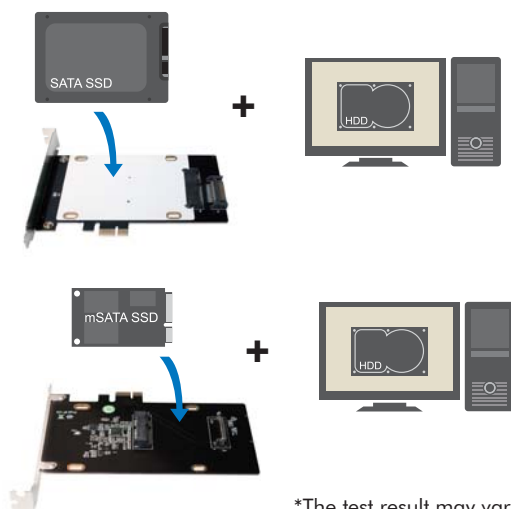

The Key Advantages:

- » To enjoy the good performance of SDD and large capacity of HDD.
- » Save a backup data on the HDD to prevent data loss even if the SSD reaches it's lifetime or gets damaged.
- » Everything is automatic, users do not need to take care of the HDD and SSD hot data and cold data.

With the Hybrid software, PC0079 accelerates your PC!