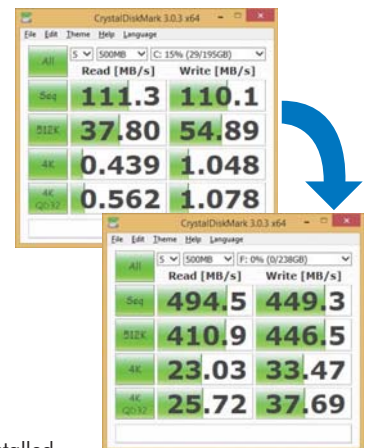

*The test result may vary depending on the hardware you installed.

PC0079

Made in China

RoHS
compliant

* The specifications and pictures are subject to change without notice.
*All trade names referenced are the registered namework of their respective owners.