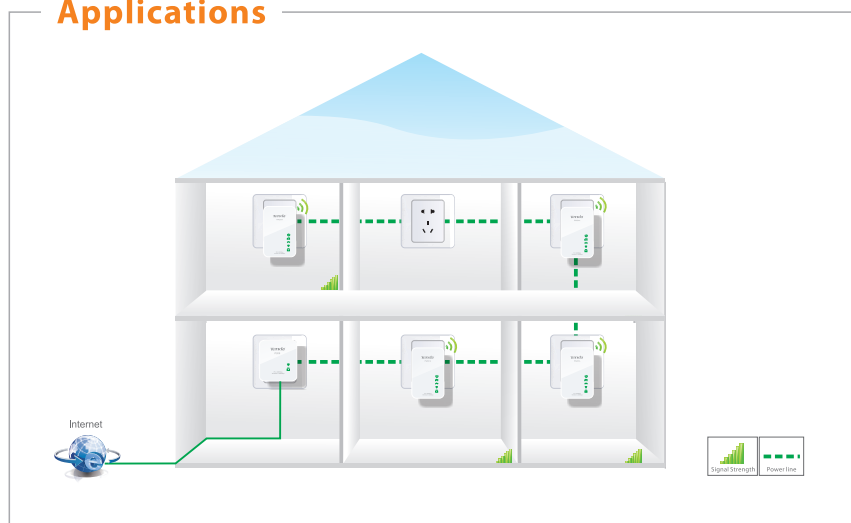

Specification

Hardware Features	
Standards	IEEE 802.3, IEEE 802.3u HomePlugAV IEEE802.11 b/g/n
Interface	1*10/100M LAN/WAN (interchangeable) port
Antenna	Internal 2.4G PCB antenna
Button	1*WPS/Reset; 1*Pair
Power	Input: AC:100~240V ; 50/60Hz 0.2A
Dimensions (L*W*H)	94mm*60mm*48mm
LED	WPS, Wireless, Power, PLC, LAN

Wireless Features	
Speed	200Mbps Powerline 300Mbps Wireless
Frequency	2.4GHz
Basic Features	Wireless: Enable/Disable SSID Broadcast: Enable/Disable; Channel: 1-13 Channel Bandwidth: 20MHz, 20/40MHz; Network Mode: 11 b/g/n mixed, 11 b/g mixed, 11g, 11b
Security	Wireless Access Control (Wireless MAC filter); Wireless Security: Enable/Disable; 64-/128-bit WEP; WPA-PSK/WPA2-PSK

Others	
Package Contents	PW201A Quick Install Guide Resource CD
Temperature	Operating Temperature: 0°C ~ 40°C; Storage Temperature: -40°C ~ 70°C.
Humidity	Operating Humidity: 10% ~ 90% RH non-condensing; Storage Humidity: 5% ~ 90%RH non-condensing.
Factory Default Settings	Login IP Address: 192.168.0.254 Login Password: admin Internet Connection Type: DHCP SSID: Tenda_xxxxxx (where "xxxxxx" represents the last six characters in device's MAC address) Channel: Auto
Related Products	P200 200Mbps Powerline Adapter
Certification	CE, FCC, RoHS

Applications

Shenzhen Tenda Technology Co.,Ltd
No. 34-1 Shilong Road
Shiyan Town, Baoan District
Shenzhen 518081,China
Phone: (86 755) 2765 7180
Fax: (86 755) 2765 7178
Email: sales@tenda.com.cn
support@tenda.com.cn
http://www.tendacn.com

© 2012 SHENZHEN TENDA TECHNOLOGY CO.,LTD,the Tenda logo is registered trademark of shenzhen Tenda Technology Co.,Ltd in China and/or other countries.Other brand and product names are trademarks or registered trademarks of their respective holders. Information is subject to change without notice.ALL rights reserved.