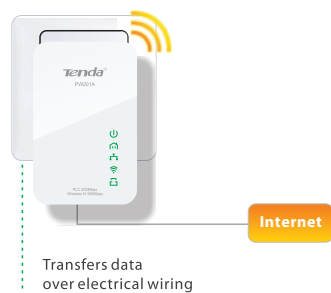

Where there's a mains, there's a WiFi hotspot

Powerline Wireless N300 Extender PW201A

The PW201A Powerline Wireless N300 Extender uses the existing electrical wiring at your home to create a wireless network. It also extends your powerline network to every corner of your house without the mess of cables. Compliant with Homeplug AV and IEEE802.11n standards, this powerline adapter transforms every electrical outlet into a high speed wireless network of up to 300Mbps to access computers, smartphones, game consoles and other WiFi-enabled devices throughout your home. No drilling, no wiring! With the Tenda PW201A, you can build your wireless network with minimum efforts and cost. It's ideal for use in living room and home office.

No configuration, no wiring

The PW201A enables you to build a wireless network with minimum effort and cost. It extends the Internet connection to every room of the house from your broadband router using the powerline. No more problems with thick walls, WiFi in every room and on every floor of your house.

Quick & Hassle-free to Setup Internet Connection

Just plug a Powerline device that links to a broadband router into the power outlet in one room, and plug the PW201A in any room desired, you can then easily and instantly create a high speed wireless network for sharing by multiple users.