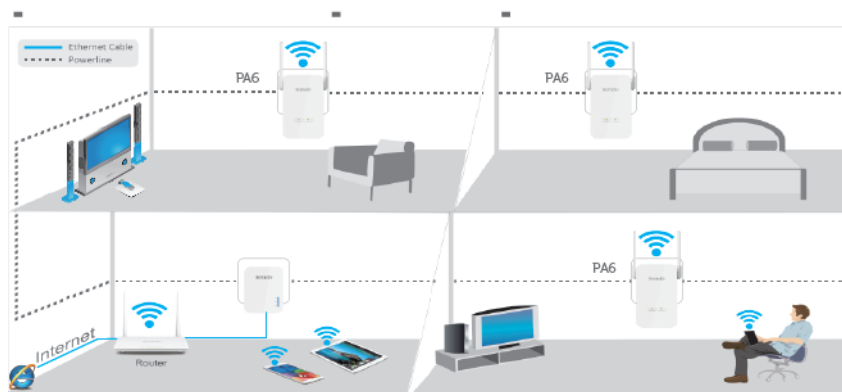

Specification

HARDWARE FEATURES	
Standards & Protocols	HomePlug AV2, HomePlug AV, IEEE1901, IEEE802.3ab, IEEE802.3u, IEEE802.3ab, IEEE802.11b/g/n
Interface	2*Gigabit Ethernet Ports
Button	1*Pair, 1*Wi-Fi, 1*Reset
Dimensions (L*W*H)	120mm*65mm*42mm
LED Indicator	PLC, Wi-Fi
Plug Type	EU, UK, US
Power Input	AC100-240V 50/60Hz 0.1A
Power Consumption	Maximum: 8.9W (220V/50Hz) Typical: 78W (220V/50Hz) Standby: 0.5W (220V/50Hz)
Data rate	Up to 1000Mbps
Date Range	300M in house
Frequency Band	2-86MHz
WIRELESS FEATURES	
Frequency	2.4GHz
Wi-Fi Rate	11n: Up to 300Mbps(dynamic) 11g: Up to 54Mbps(dynamic) 11b: Up to 11Mbps(dynamic)
Advanced Functions	Enable/Disable Wireless Radio, Wireless Statistics
SOFTWARE FEATURES	
Advanced Functions	IGMP
Modulation Technology	OFDM, CSMA/CA
Encryption	128-bit AES (PLC) ; WPA-PSK/WPA2-PSK (Wireless)
OTHERS	
Temperature	Operating Temperature: 0~40 C Storage Temperature: -40 C~70 C
Humidity	Operating Humidity: 10%~90%RH (non-condensing) Storage Humidity: 10%~90%RH (non-condensing)
Certification	CE, FCC, RoHS
Related Products	P200, PW201A, P3, P6, P9
Package Contents	PA6, Quick Installation Guide, Ethernet cable

Item Specification Comparison

	Speed Over Powerline	Additional Power Socket	Wi-Fi	Gigabit Ethernet Port
P200	200Mbps			
PW201A	200Mbps		√	
P3	1000Mbps			√
P6	1000Mbps	√		√
P9	1000Mbps	√		√
PA6	1000Mbps		√	√

Applications

Shenzhen Tenda Technology Co., Ltd.
6-8 Floor, Tower E3, No. 1001,
Zhongshanyuan Road, Nanshan District,
Shenzhen, China. 518052
Phone: (86 755) 2765 7180
Fax: (86 755) 2765 7178
Email: sales@tenda.com.cn
support@tenda.com.cn
http://www.tendacn.com

Specifications are subject to change without notice. Copyright ©2015 SHENZHEN TENDA TECHNOLOGY CO., LTD. All rights reserved. Tenda is the trademark of SHENZHEN TENDA TECHNOLOGY CO., LTD. All other brand names mentioned herein are the trademark or registered trademarks of their respective holders.