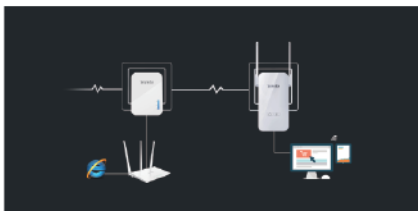

Zero Configuration

Plug one Internet connected powerline adapter into a power outlet, Plug PA6 into a power outlet and connect networked devices via an ethernet cable, then completed!