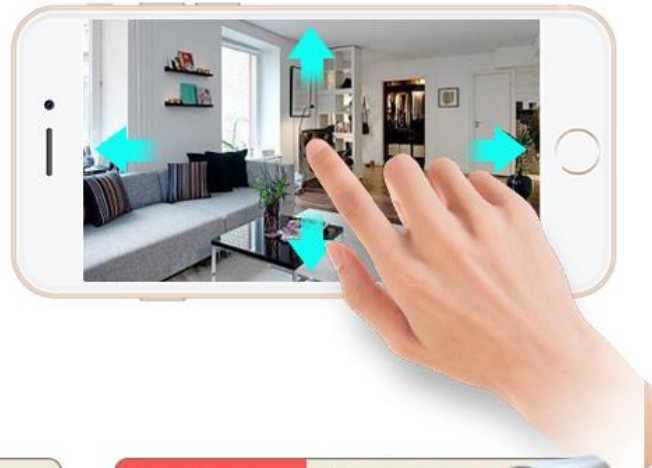

Easy to setup

Wi-Fi smart config helps you connect the camera to the Internet effortlessly in 30 seconds. No matter you are a tech-savvy enthusiast or a newbie, C50+ is super easy and intuitive to setup without time-consuming operations.

Connect power adapter

New device
configures network

Complete the
connection

Pan/tilt

You can not only watch the video but also control the camera when you are not at home. C50+ features itself with the functionality of pan/tilt. We believe horizontal 355° and vertical 120° rotation can be the trait of a loyal guardian of your house.

Tilt range 120°

C50+ 360° Panoramic view

Normal camera viewing angle range

High Definition Surveillance

C50+ provides you a clear view of what's going on at home. With the HD (1280*720p) video, house security can be fully ensured.

Tenda
720P effect

Non-professional
720P effect

Motion Detection & Notification/Image Push

When detecting motions, the camera automatically triggers alert and takes a snapshot. Notification Push: the information of the alert can be pushed to you on the phone as soon as the alert is triggered. Image Push: the snapshot of the alert can be sent to your phone so that you can see the details.