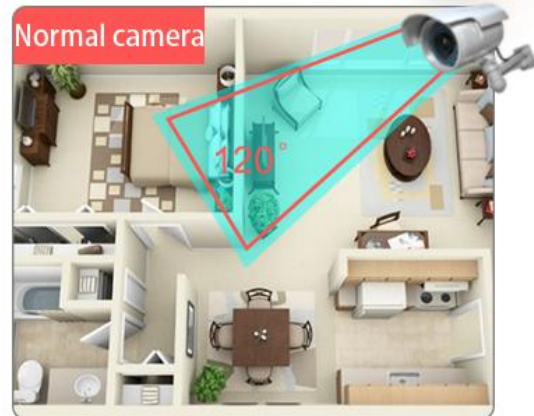

Connect power adapter

New device
configures network

Complete the
connection

Pan/tilt

You can not only watch the video but also control the camera when you are not at home. C50+ features itself with the functionality of pan/tilt. We believe horizontal 355° and vertical 120° rotation can be the trait of a loyal guardian of your house.

Tilt range 120°

C50+ 360° Panoramic view

Normal camera viewing angle range

High Definition Surveillance

C50+ provides you a clear view of what's going on at home. With the HD (1280*720p) video, house security can be fully ensured.