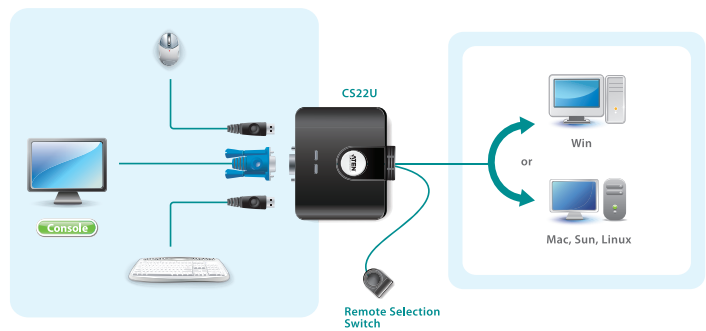

## 2-Port USB Cable KVM Switch

The CS22U is a 2-port USB Cable KVM Switch that provides a simple and quick method of selecting computers – a built-in remote selection switch with a 1.8 m cable. This allows the CS22U unit to be hidden from sight, while the remote selection switch can be placed conveniently on the desktop. The CS22U's compact all-in-one design makes it ideal for multiplatform desktop applications that require high resolution video.

### Features

- One USB console controls two USB computers
- Supports multifunction mice
- Multiplatform support – Windows, Mac, Linux and Sun
- Superior video quality – up to 2048 x 1536; DDC2B
- Non-powered

### Specifications

Function		CS22U	
Computer Connections		2	
Port Selection		Remote Selection Switch	
Connectors	Console Ports	Keyboard	1 x USB Type A Female (Black)
		Video	1 x HDB-15 Female (Blue)
		Mouse	1 x USB Type A Female (Black)
	KVM Ports	Keyboard/Mouse	2 x USB Type A Male (Black)
Video		2 x HDB-15 Male (Blue)	
LEDs	Selected	2	
Cable Length	Computers	0.9 m	
	Remote Selection Switch	1.8 m	
Emulation	Keyboard / Mouse	USB	
Video		2048 x 1536, DDC2B	
Environment	Operating Temp.	0–50°C	
	Storage Temp.	-20–60°C	
	Humidity	0–80% RH, Non-condensing	
Physical Properties	Housing	Plastic	
	Weight	0.31 kg	
	Dimensions (L x W x H)	8.24x7.71x2.46 cm	