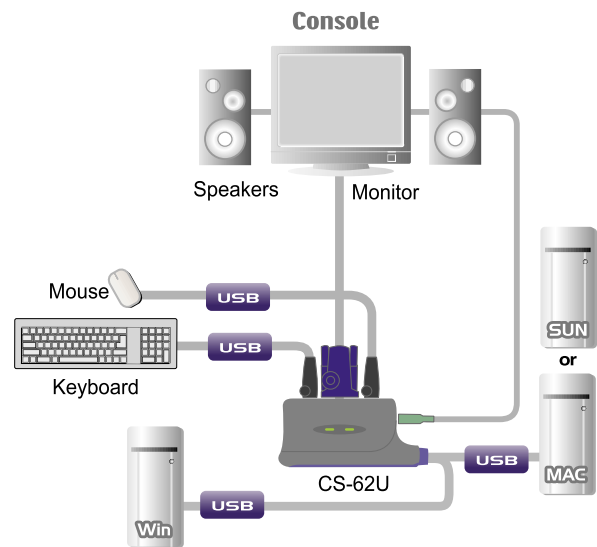

Model: **CS-62U**
2 Port USB KVM Switch

Connection Panel

Model: **CS-64U**
4 Port USB KVM Switch

Connection Panel

Our total USB solution. Link two to four USB computers to one USB console for a complete USB system compatible with all operating platforms: PC, Mac and Sun.

Features

- New USB KVM generation
- Controls 2 to 4 USB computers
- Hotkey selection for OS and keyboard language
- Supports multimedia USB keyboards
- Multi-use USB connector- can connect any USB device, including mouse
- Multiplatform support; compatible with all operation platforms: PC(Windows, Linux and most others), Mac and Sun.
- Compact design, Built in 6' cables
- With speaker support
- USB ATEN ASIC Inside

Specifications

Function	CS-62U	CS-64U		
Computer Connections	2	4		
Computer Port Selection	Hotkey			
Connectors	Console	Keyboard	1 x USB Type A Female (Black)	
		Video	1 x HDB15 Female (Blue)	
		Mouse	1 x USB Type A Female (Black)	
		Speaker	1 x Mini Stereo Jack Female (Green)	
	Computer	USB Keyboard /Mouse	2x USB Type A Male (Black)	4x USB Type A Male (Black)
		Video	2 x HDB15 Male (Blue)	4 x HDB15 Male (Blue)
		Speaker	2 x Mini Stereo Plug Male (Green)	4 x Mini Stereoe Plug Male (Green)
		LEDs	Selected	2 (Green)
Emulation	Keyboard	USB		
	Mouse	USB		
Video	2048 x 1536, DDC2B			
Scan Interval	5 Seconds (Default)			
Environment	Operating Temperature	0°~50°C		
	Storage Temperature	-20°~60° C		
	Humidity	0~80% RH, NC		
Physical Properties	Housing	Plastic		
	Weight	0.38 kg	0.8 kg	
	Dimensions (L x W x H)	8.1 x 6.9 x 2.6 cm	10.9 x 9.72 x 2.54 cm	

Diagram

Supports computers that are equipped with speakers