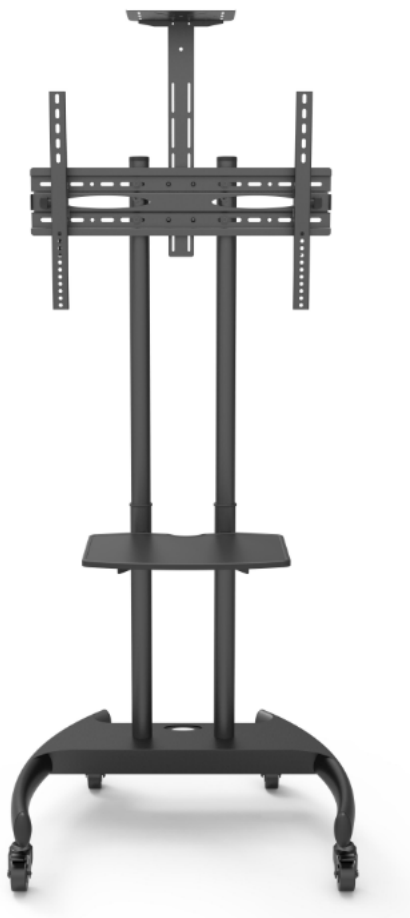

MOBILE TV Trolley

For TV size 32"-65"/T639

Focus Mount

- Professional mobile TV Trolley with camera holder
- Height adjustable of TV brackets and shelf
- Heavy duty casters
- Cable management

Made in China.