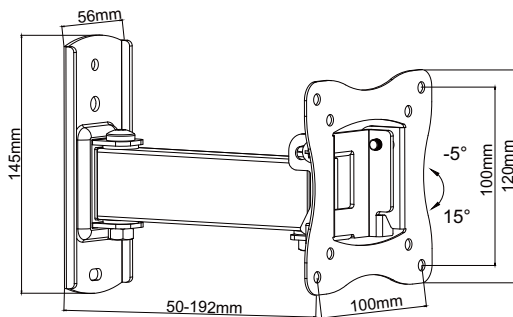

## SMS53-22AT

- Universal Tilt & Swivel LCD/LED TV Mount
- VESA200x200, 200x100, 100x100, 75x75
- Tilt -5 to +15 degrees
- Bubble level includes
- Fixing kit includes
- Cable management

## SMS53-11AT

- Universal Tilt & Swivel LCD/LED TV Mount
- VESA100x100,75x75
- Tilt -5 to +15 degrees
- Bubble level includes
- Fixing kit includes
- Cable management

## SMS11-11AT

- Universal Tilt & Swivel LCD/LED TV Mount
- VESA100x100,75x75
- Tilt -5 to +15 degrees
- Bubble level includes
- Fixing kit includes
- Cable management

## SMS23-44AT

- Universal Tilt & Swivel LCD/LED TV Mount
- VESA400x400,200x200, 200x100, 100x100,75x75
- Tilt -5 to +15 degrees
- Bubble level includes
- Fixing kit includes
- Cable management