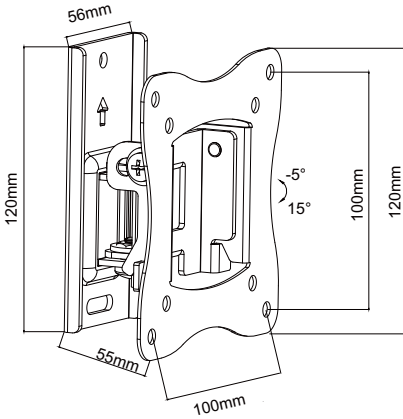

## SMS53-11AT

- Universal Tilt & Swivel LCD/LED TV Mount
- VESA100x100,75x75
- Tilt -5 to +15 degrees
- Bubble level includes
- Fixing kit includes
- Cable management

## SMS11-11AT

- Universal Tilt & Swivel LCD/LED TV Mount
- VESA100x100,75x75
- Tilt -5 to +15 degrees
- Bubble level includes
- Fixing kit includes
- Cable management

## SMS10-11AT

- Universal Tilt & Swivel LCD/LED TV Mount
- VESA100x100,75x75
- Tilt -5 to +15 degrees
- Bubble level includes
- Fixing kit includes
- Cable management

## SMS23-44AT

- Universal Tilt & Swivel LCD/LED TV Mount
- VESA400x400,200x200, 200x100, 100x100,75x75
- Tilt -5 to +15 degrees
- Bubble level includes
- Fixing kit includes
- Cable management