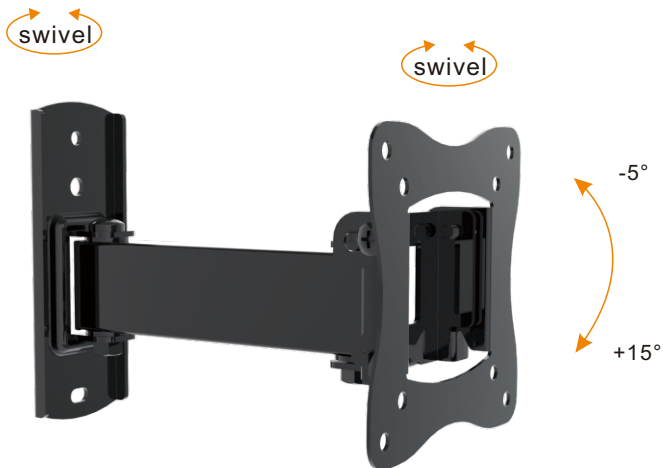

## SMS53-22AT

- Universal Tilt & Swivel LCD/LED TV Mount
- VESA200x200, 200x100, 100x100, 75x75
- Tilt -5 to +15 degrees
- Bubble level includes
- Fixing kit includes
- Cable management

## SMS53-11AT

- Universal Tilt & Swivel LCD/LED TV Mount
- VESA100x100,75x75
- Tilt -5 to +15 degrees
- Bubble level includes
- Fixing kit includes
- Cable management

## SMS11-11AT

- Universal Tilt & Swivel LCD/LED TV Mount
- VESA100x100,75x75
- Tilt -5 to +15 degrees
- Bubble level includes
- Fixing kit includes
- Cable management

## SMS10-11AT

- Universal Tilt & Swivel LCD/LED TV Mount
- VESA100x100,75x75
- Tilt -5 to +15 degrees
- Bubble level includes
- Fixing kit includes
- Cable management