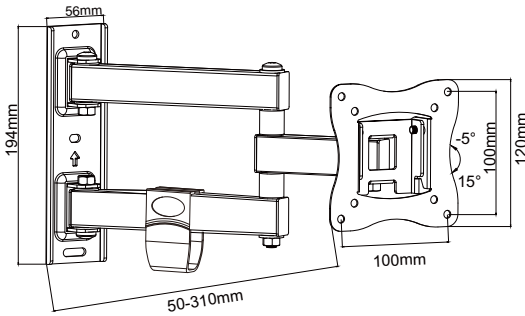

## SMS53-22AT

- Universal Tilt & Swivel LCD/LED TV Mount
- VESA200x200, 200x100, 100x100, 75x75
- Tilt -5 to +15 degrees
- Bubble level includes
- Fixing kit includes
- Cable management

## SMS53-11AT

- Universal Tilt & Swivel LCD/LED TV Mount
- VESA100x100,75x75
- Tilt -5 to +15 degrees
- Bubble level includes
- Fixing kit includes
- Cable management

## SMS11-11AT

- Universal Tilt & Swivel LCD/LED TV Mount
- VESA100x100,75x75
- Tilt -5 to +15 degrees
- Bubble level includes
- Fixing kit includes
- Cable management

## SMS23-44AT

- Universal Tilt & Swivel LCD/LED TV Mount
- VESA400x400,200x200, 200x100, 100x100,75x75
- Tilt -5 to +15 degrees
- Bubble level includes
- Fixing kit includes
- Cable management