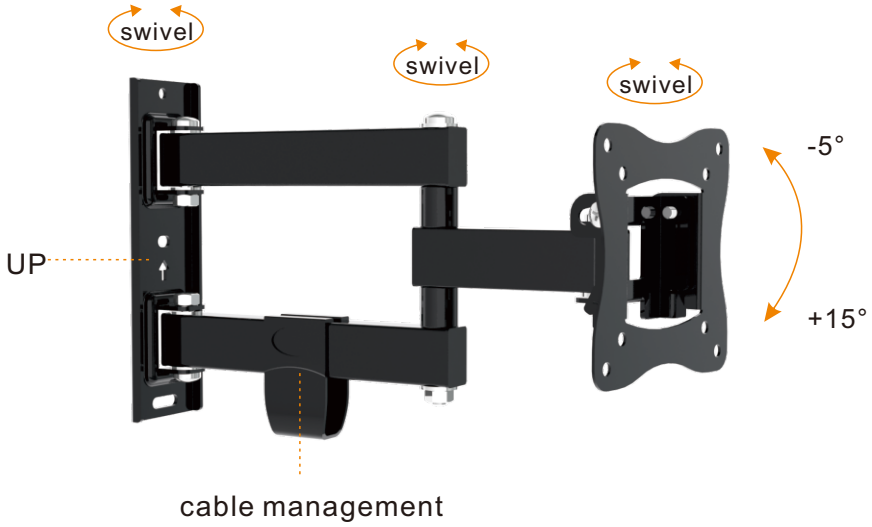

## SMS53-22AT

- Universal Tilt & Swivel LCD/LED TV Mount
- VESA200x200, 200x100, 100x100, 75x75
- Tilt -5 to +15 degrees
- Bubble level includes
- Fixing kit includes
- Cable management

## SMS53-11AT

- Universal Tilt & Swivel LCD/LED TV Mount
- VESA100x100,75x75
- Tilt -5 to +15 degrees
- Bubble level includes
- Fixing kit includes
- Cable management

## SMS11-11AT

- Universal Tilt & Swivel LCD/LED TV Mount
- VESA100x100,75x75
- Tilt -5 to +15 degrees
- Bubble level includes
- Fixing kit includes
- Cable management

## SMS10-11AT

- Universal Tilt & Swivel LCD/LED TV Mount
- VESA100x100,75x75
- Tilt -5 to +15 degrees
- Bubble level includes
- Fixing kit includes
- Cable management