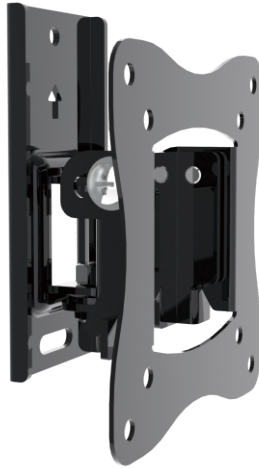

## SMS53-22AT

- Universal Tilt & Swivel LCD/LED TV Mount
- VESA200x200, 200x100, 100x100, 75x75
- Tilt -5 to +15 degrees
- Bubble level includes
- Fixing kit includes
- Cable management

## SMS53-11AT

- Universal Tilt & Swivel LCD/LED TV Mount
- VESA100x100,75x75
- Tilt -5 to +15 degrees
- Bubble level includes
- Fixing kit includes
- Cable management

## SMS11-11AT

- Universal Tilt & Swivel LCD/LED TV Mount
- VESA100x100,75x75
- Tilt -5 to +15 degrees
- Bubble level includes
- Fixing kit includes
- Cable management

## SMS10-11AT

- Universal Tilt & Swivel LCD/LED TV Mount
- VESA100x100,75x75
- Tilt -5 to +15 degrees
- Bubble level includes
- Fixing kit includes
- Cable management