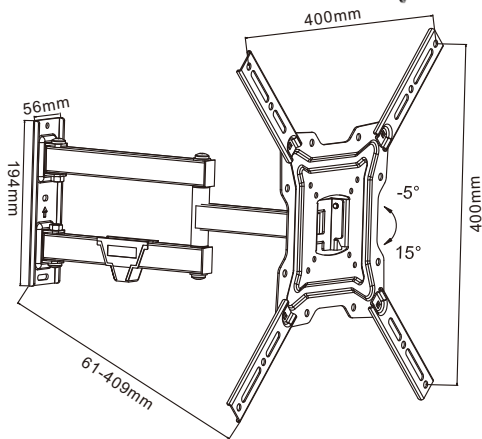

## SMS53-11AT

- Universal Tilt & Swivel LCD/LED TV Mount
- VESA100x100,75x75
- Tilt -5 to +15 degrees
- Bubble level includes
- Fixing kit includes
- Cable management

## SMS11-11AT

- Universal Tilt & Swivel LCD/LED TV Mount
- VESA100x100,75x75
- Tilt -5 to +15 degrees
- Bubble level includes
- Fixing kit includes
- Cable management

## SMS10-11AT

- Universal Tilt & Swivel LCD/LED TV Mount
- VESA100x100,75x75
- Tilt -5 to +15 degrees
- Bubble level includes
- Fixing kit includes
- Cable management

## SMS23-44AT

- Universal Tilt & Swivel LCD/LED TV Mount
- VESA400x400,200x200, 200x100, 100x100,75x75
- Tilt -5 to +15 degrees
- Bubble level includes
- Fixing kit includes
- Cable management