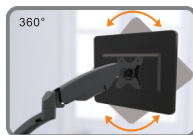

Gas Spring Monitor Mount

For TV size 14"-32"/DLB922

Tilt

Rotation

Swivel

Focus Mount

- Universal monitor Mounts
- Gas spring
- Clamp installation
- Cable management

Item: DLB922
Made in China