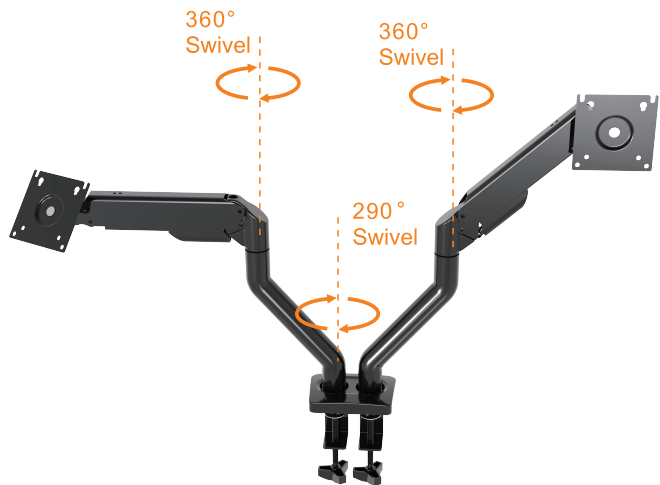

Gas Spring Monitor Mount

For TV size 14"-32"/DLB922

Tilt

Rotation

Swivel

Focus Mount

- Universal monitor Mounts
- Gas spring
- Clamp installation
- Cable management

Item: DLB922
Made in China