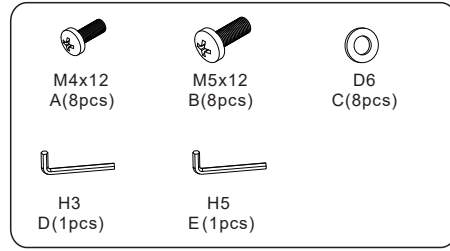

STEP 1B

STEP 2

STEP 3

STEP 1A

a (2pcs)

b (2pcs)

c (1pcs)