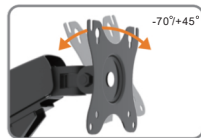

Gas Spring Monitor Mount

For TV size 14"-32"/DLB922

Tilt

Rotation

Swivel

Focus Mount

- Universal monitor Mounts
- Gas spring
- Clamp installation
- Cable management

Item: DLB922
Made in China