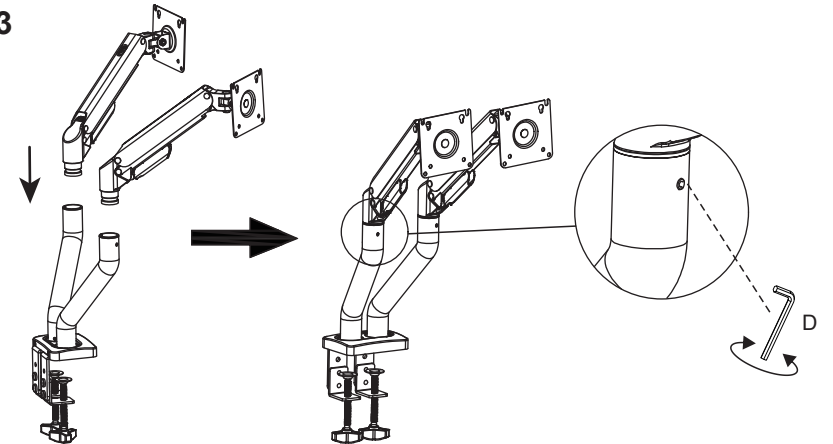

STEP 1B

STEP 2

STEP 3

STEP 1A

a (2pcs)

b (2pcs)

c (1pcs)

D