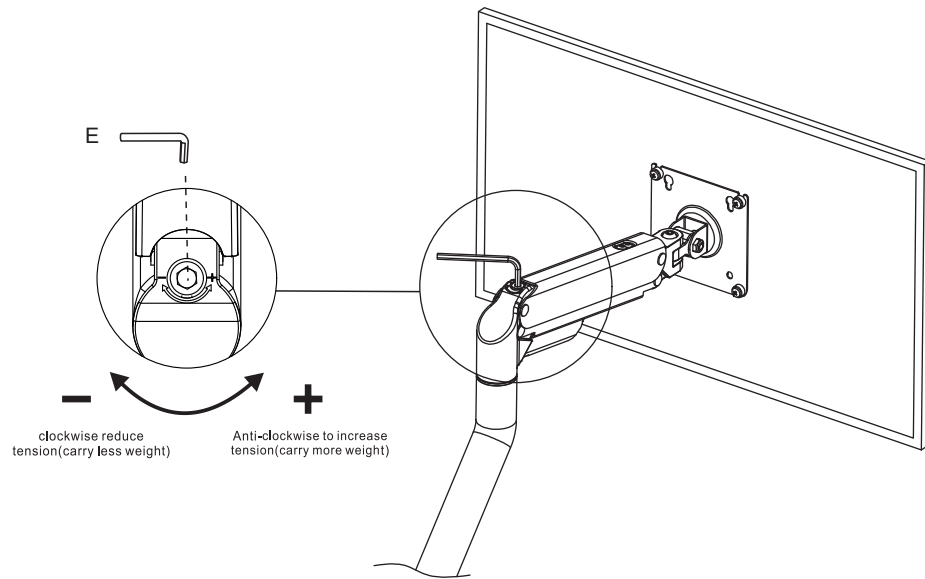

Gas Spring Monitor Mount

For TV size 14"-32"/DLB922

Tilt

Rotation

Swivel

Focus Mount

- Universal monitor Mounts
- Gas spring
- Clamp installation
- Cable management

Item: DLB922
Made in China

STEP 4

STEP 6

STEP 5

STEP 7