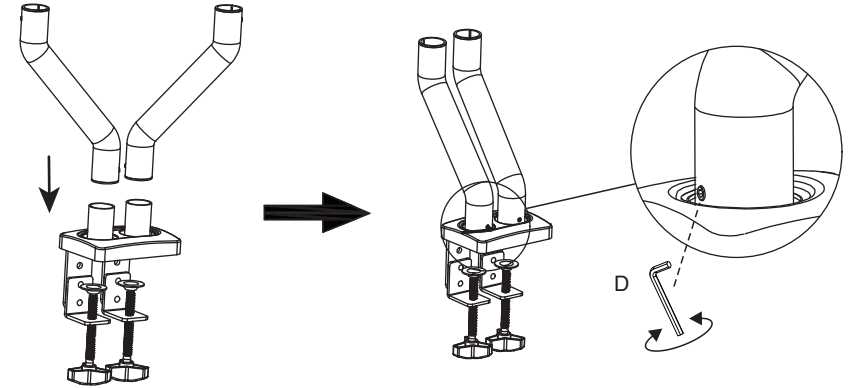

STEP 1B

STEP 2

STEP 3

STEP 1A

a (2pcs)

b (2pcs)

c (1pcs)

D