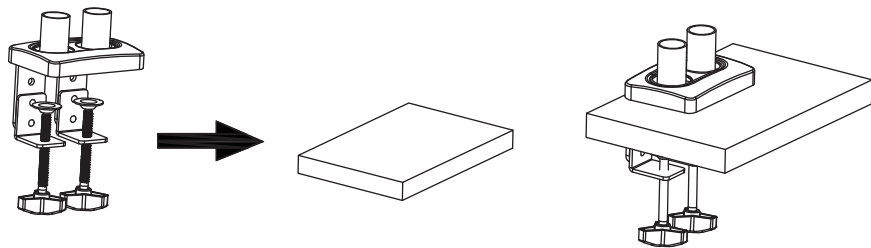

STEP 1A

a (2pcs)

b (2pcs)

c (1pcs)