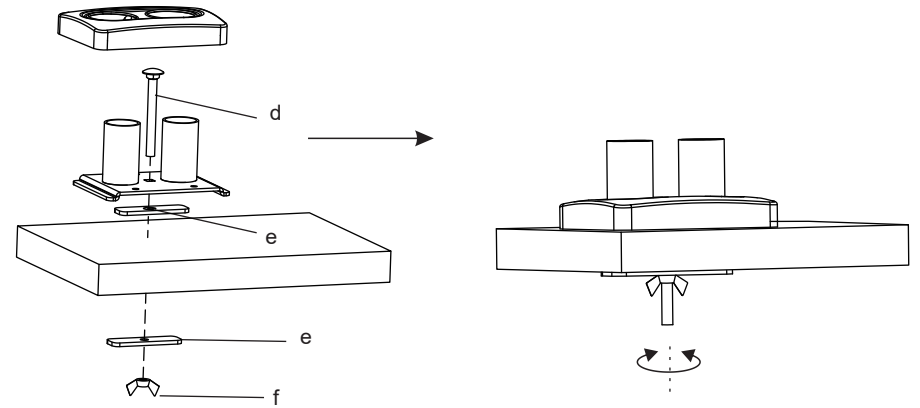

STEP 1B

STEP 2

STEP 3

STEP 1A

a (2pcs)

b (2pcs)

c (1pcs)