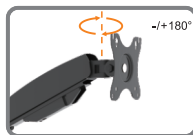

Gas Spring Monitor Mount

For TV size 14"-32"/DLB922

Tilt

Rotation

Swivel

Focus Mount

- Universal monitor Mounts
- Gas spring
- Clamp installation
- Cable management

Item: DLB922
Made in China