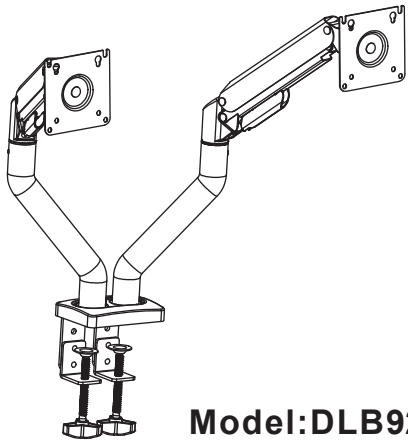

Model:DLB922