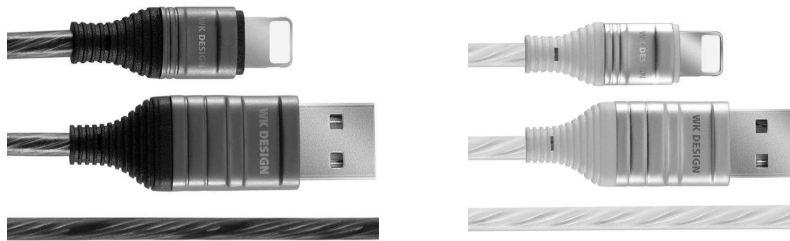

Charging Cable WK i6 Black 1m Kutry WDC-075 Black/White

Overview:

Cable iPhone 1M (WDC-075)
Quick charging
Trickle charging
Flowing light

Key features:

Terminal type: Lightning
Output: 2.0A
Material: TPE + Zinc Alloy
Length: 1M
Net Weight: 24.7g
Gross Weight: 45g
Colour : Black, White