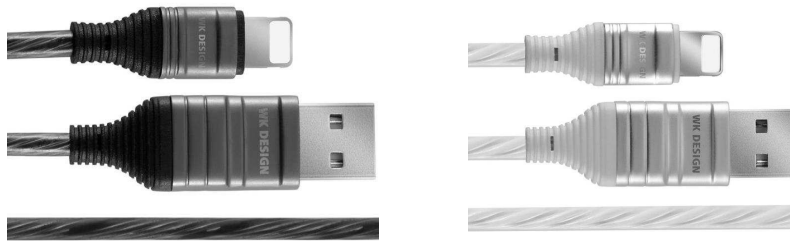

## Charging Cable WK i6 Black 1m Kutry WDC-075 Black/White

### Overview:

Cable iPhone 1M (WDC-075)  
Quick charging  
Trickle charging  
Flowing light

### Key features:

Terminal type: Lightning  
Output: 2.0A  
Material: TPE + Zinc Alloy  
Length: 1M  
Net Weight: 24.7g  
Gross Weight: 45g  
Colour : Black, White