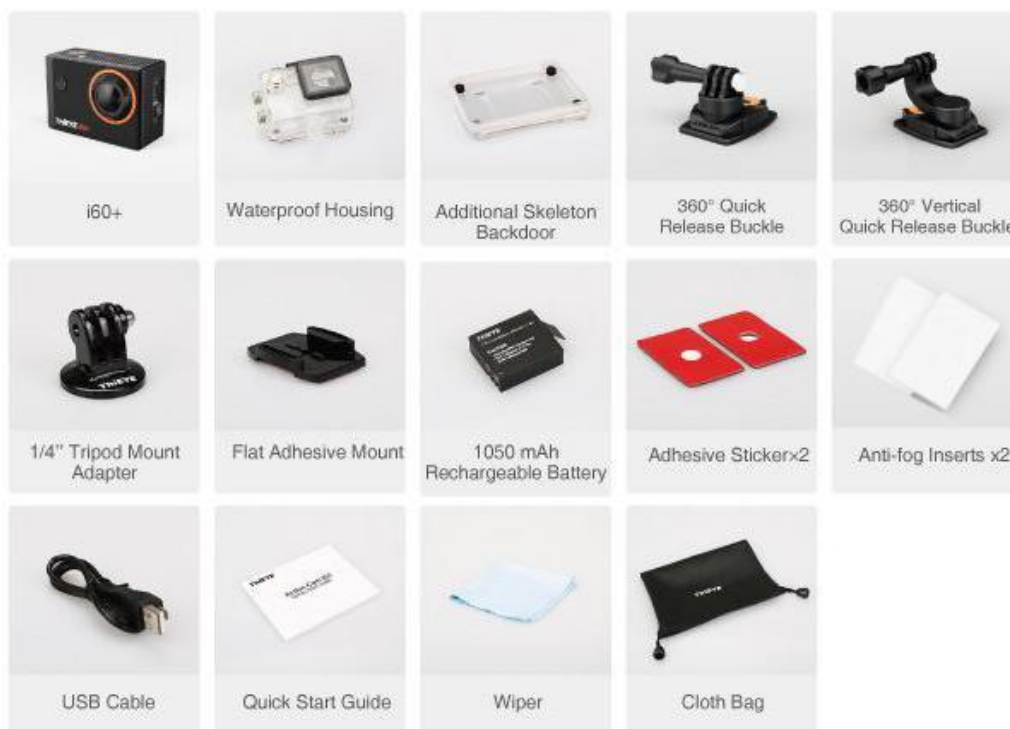

Hardware

Waterproof	131 feet (40m) underwater with waterproof case
LCD	2.0" built-in TFT LCD
Lens	170° super-wide view, 6G lens
Connection	WiFi (iOS & Android App), Micro USB, HDMI
Storage	Micro SD / SDHC / SDXC (Support up to 128G class 10 or UHS-1, sold separately)

Others

Weight	Camera (65g), Camera with waterproof housing (140g)
Dimension	59 x 41 x 25mm(L x W x D)
Color	Black, Silver
Language	English / German / French / Spain / Chinese Traditional/ Chinese Simplified / Russian / Japanese / Italian / Polish / Dutch / Portuguese / Indonesian
Zoom	4X (Support adjust the zoom during shooting)
Auto Shut Down	Support

PACKAGE CONTENT