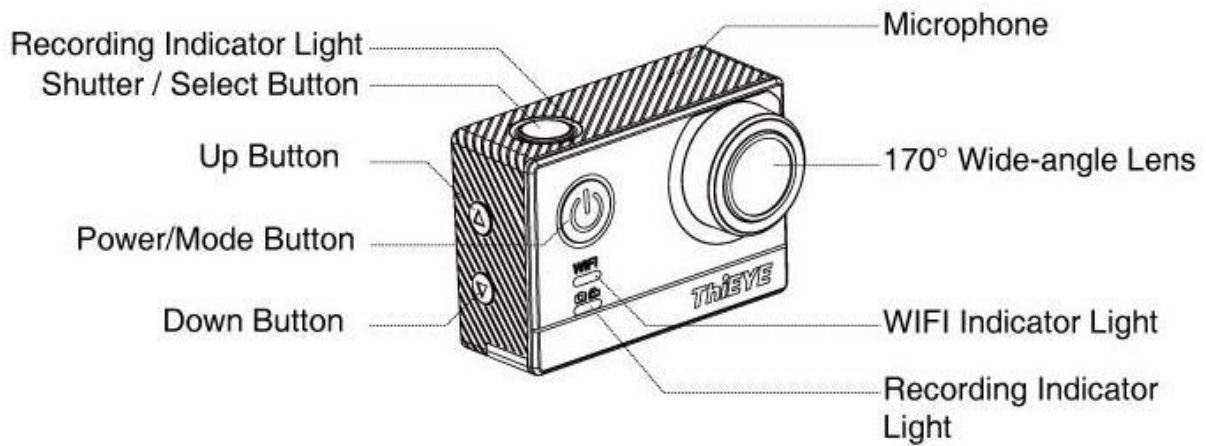

PICTURE

Physical Design