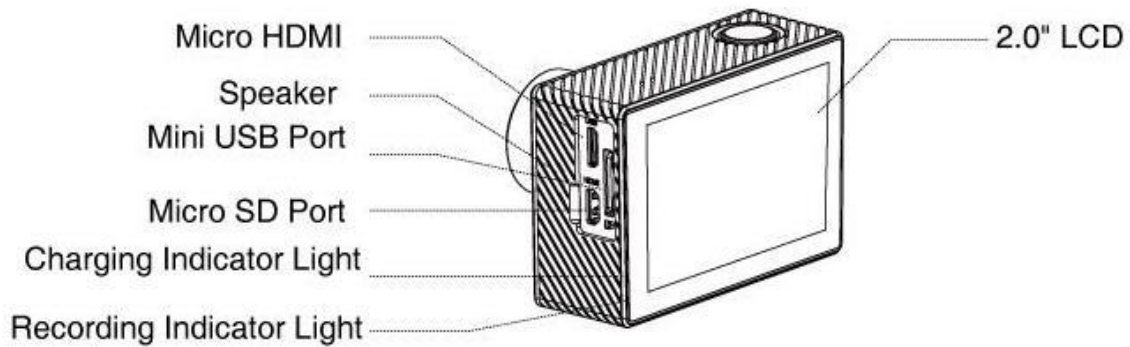

PICTURE

Physical Design