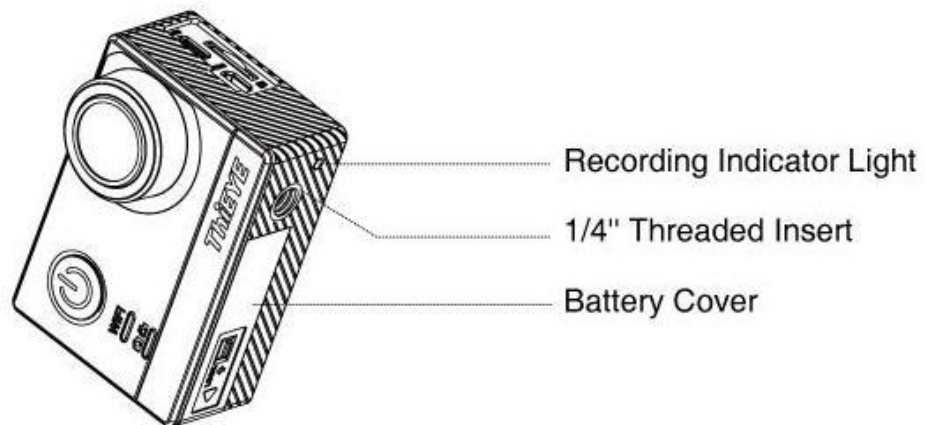

PICTURE

Physical Design