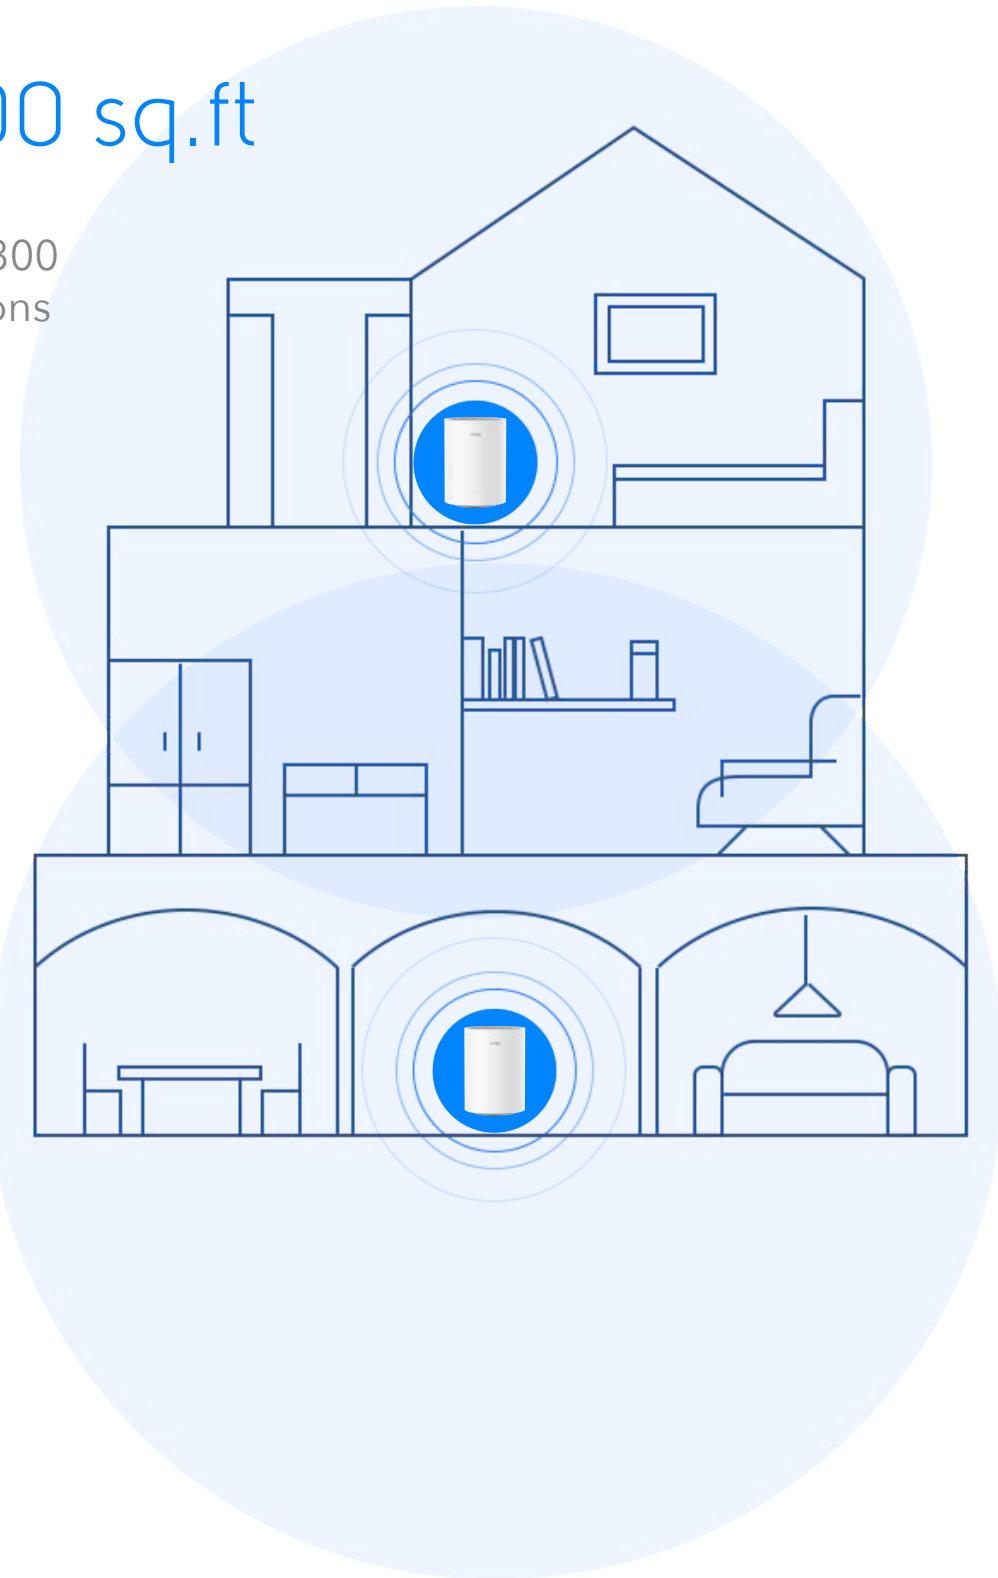

Model: M1300

AC1200

Whole Home Mesh Wi-Fi System

-  Enhanced Whole Home Coverage
-  Seamless Roaming
-  Up to 1.2Gbps Wi-Fi Speed
-  Powerful Dual-Core Processor
-  VPN Server and VPN Client Support

[Datasheet](#)

AC1200 Whole Home Mesh Covers Up to 4,500 sq.ft

With stronger and more efficient signals enhanced by Cudy Whole Home Mesh technology, M1300 (3-Pack) boosts broader whole home Wi-Fi coverage with great performance. Wireless connections and optional Ethernet backhaul work together to link mesh units, providing even faster network speeds and truly seamless coverage. Want more coverage? Simply add another one.