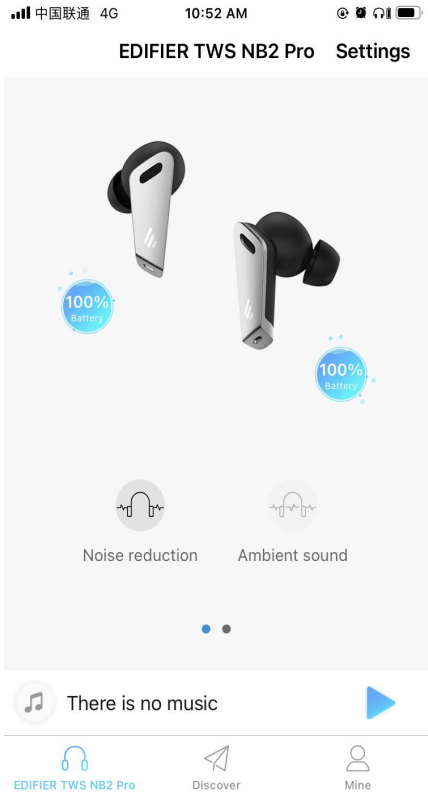

Personalize your settings with the EDIFIER CONNECT APP

Noise Reduction Mode and Ambient Sound Mode