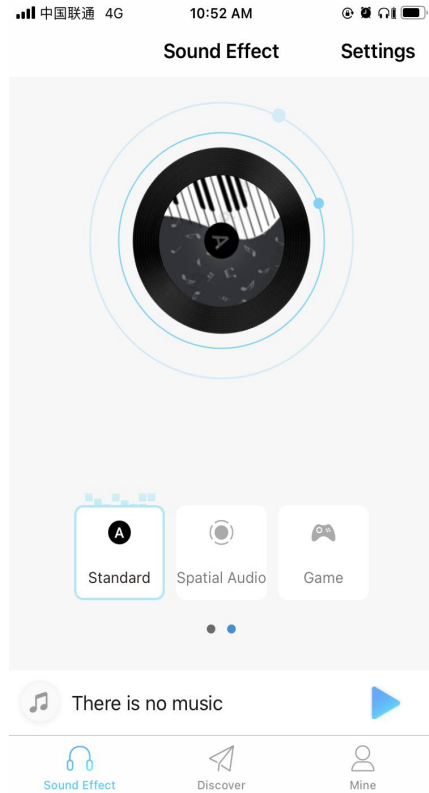

Personalize your settings with the EDIFIER CONNECT APP

Noise Reduction Mode and Ambient Sound Mode

Sound mode selection: Standard/Spatial Audio/Game mode

Prompt volume adjustable

Wearing detection settings