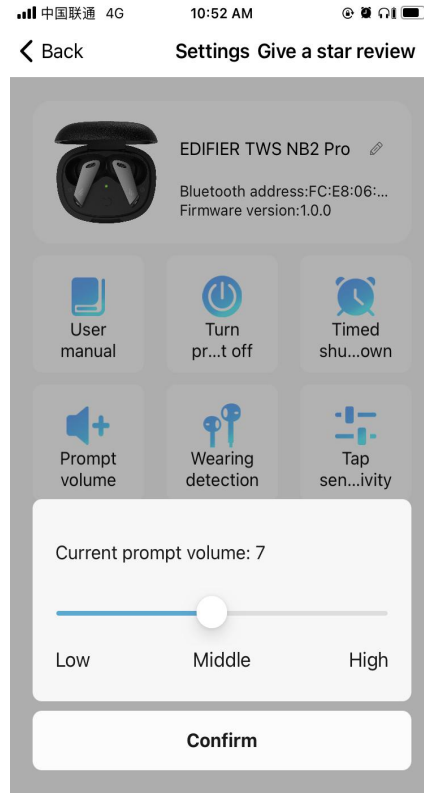

Personalize your settings with the EDIFIER CONNECT APP

Noise Reduction Mode and Ambient Sound Mode

Sound mode selection: Standard/Spatial Audio/Game mode

Prompt volume adjustable

Wearing detection settings