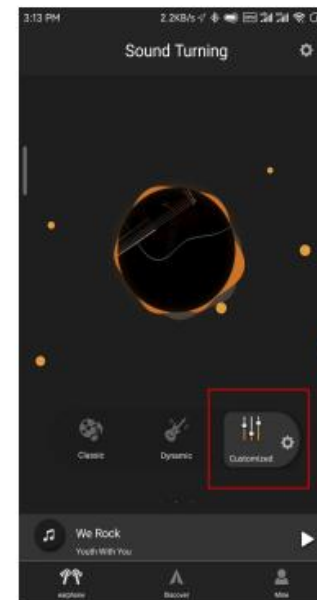

## EDIFIER CONNECT APP

High Noise Cancellation and Low Noise Reduction

Ambient Sound adjustable

Slide to EQ selection:  
Classic/Dynamic/Customized

Click to enter  
Customized EQ Settings

Adjust and save your  
personalized EQ