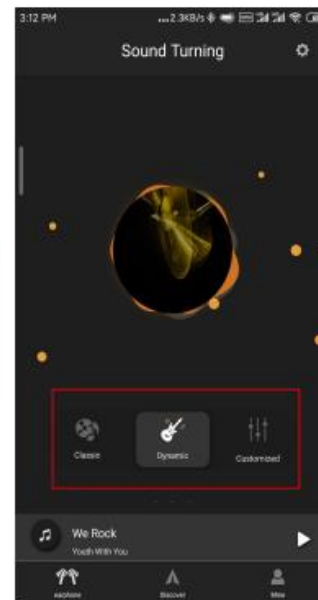

Slide to EQ selection:
Classic/Dynamic/Customized