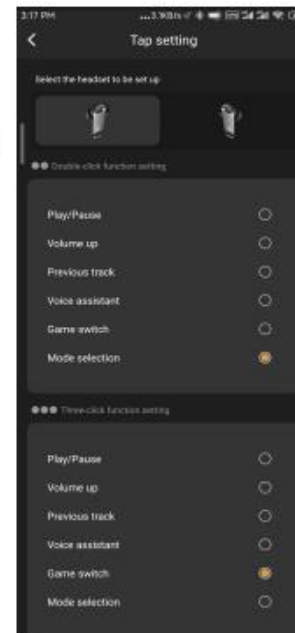

### Settings include:

- Device name
- Tap setting
- Disconnect Bluetooth
- Re-pair
- Factory settings
- User manual
- Turn product off
- Tap sensitivity
- LHDC audio codec
- LDAC audio codec

Tap setting-left earbud