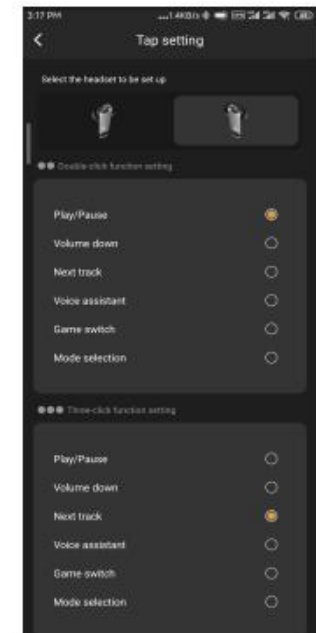

### Settings include:

- Device name
- Tap setting
- Disconnect Bluetooth
- Re-pair
- Factory settings
- User manual
- Turn product off
- Tap sensitivity
- LHDC audio codec
- LDAC audio codec

Tap setting-left earbud