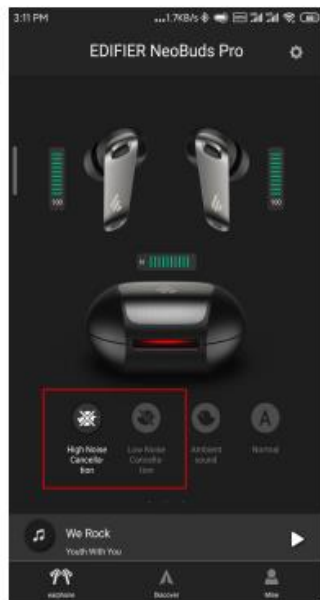

NeoBuds Pro

True Wireless Stereo Earbuds with Active Noise Cancellation

EDIFIER CONNECT APP

High Noise Cancellation and Low Noise Reduction