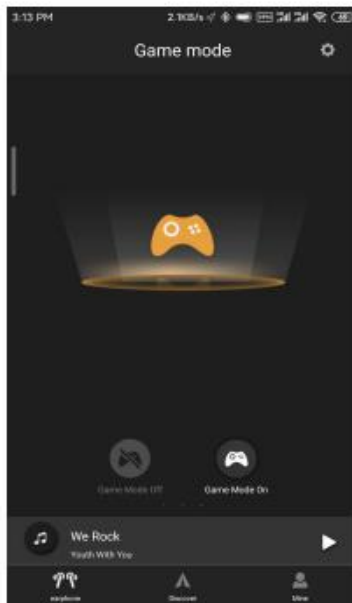

NeoBuds Pro

True Wireless Stereo Earbuds with Active Noise Cancellation

EDIFIER CONNECT APP

Game Mode