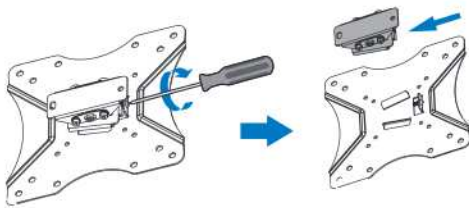

## TILT TV WALL MOUNT

for 23"-42" TV

Art. No.: BP0005

2-pieces easy installation design, compatible with VESA standard max. 200x200mm.

### Features:

- » Super strong mounting brackets: Solid-reinforced Cold Steel, durable product with maximum capacity of 25kg
- 35mm Profile from wall and Tilt Capacity: 3°~ -12°
- Compatible with VESA 75x75mm, 100x100mm, 200x100mm, 200x200mm
- Easy to install
- Fit for 23-42 inch LED LCD plasma TV, PC Monitor screens

Remove the wall plate from the wall mount

Install the wall plate to the wall

Install the wall mount to back of the TV

Apply the TV with wall mount to the wall plate

RoHS  
compliant

\* The specifications and pictures are subject to change without notice.  
\*All trade names referenced are the registered namework of their respective owners.