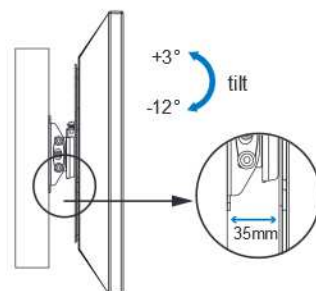

## TILT TV WALL MOUNT

for 23"-42" TV

Art. No.: BP0005

2-pieces easy installation design, compatible with VESA standard max. 200x200mm.

### Features:

- » Super strong mounting brackets: Solid-reinforced Cold Steel, durable product with maximum capacity of 25kg
- 35mm Profile from wall and Tilt Capacity: 3°~ -12°
- Compatible with VESA 75x75mm, 100x100mm, 200x100mm, 200x200mm
- Easy to install
- Fit for 23-42 inch LED LCD plasma TV, PC Monitor screens

Remove the wall plate from the wall mount

Install the wall plate to the wall

Install the wall mount to back of the TV

Apply the TV with wall mount to the wall plate

RoHS  
compliant

\* The specifications and pictures are subject to change without notice.  
\*All trade names referenced are the registered namework of their respective owners.

### Specification:

Screen Size	23"-42"
Rated Load	25kg/55lbs
VESA	75x75, 100x100, 200x100, 200x200
Tilt	3° ~ -12°
Distance to the wall	35mm
Product Size	230 x 230 x 35mm