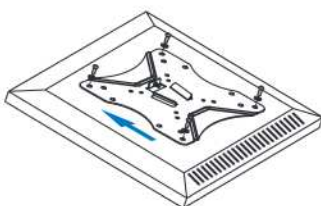

## TILT TV WALL MOUNT

for 23"-42" TV

Art. No.: BP0005

2-pieces easy installation design, compatible with VESA standard max. 200x200mm.

### Features:

- » Super strong mounting brackets: Solid-reinforced Cold Steel, durable product with maximum capacity of 25kg
- 35mm Profile from wall and Tilt Capacity: 3°~ -12°
- Compatible with VESA 75x75mm, 100x100mm, 200x100mm, 200x200mm
- Easy to install
- Fit for 23-42 inch LED LCD plasma TV, PC Monitor screens

Remove the wall plate from the wall mount

Install the wall plate to the wall

Install the wall mount to back of the TV

Apply the TV with wall mount to the wall plate

RoHS  
compliant

\* The specifications and pictures are subject to change without notice.  
\*All trade names referenced are the registered namework of their respective owners.