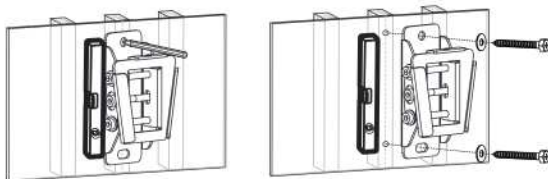

## TILT TV WALL MOUNT

for 23"-42" TV

Art. No.: BP0005

2-pieces easy installation design, compatible with VESA standard max. 200x200mm.

### Features:

- » Super strong mounting brackets: Solid-reinforced Cold Steel, durable product with maximum capacity of 25kg
- 35mm Profile from wall and Tilt Capacity: 3°~ -12°
- Compatible with VESA 75x75mm, 100x100mm, 200x100mm, 200x200mm
- Easy to install
- Fit for 23-42 inch LED LCD plasma TV, PC Monitor screens

Remove the wall plate from the wall mount

Install the wall plate to the wall

Install the wall mount to back of the TV

Apply the TV with wall mount to the wall plate

RoHS  
compliant

\* The specifications and pictures are subject to change without notice.  
\*All trade names referenced are the registered namework of their respective owners.