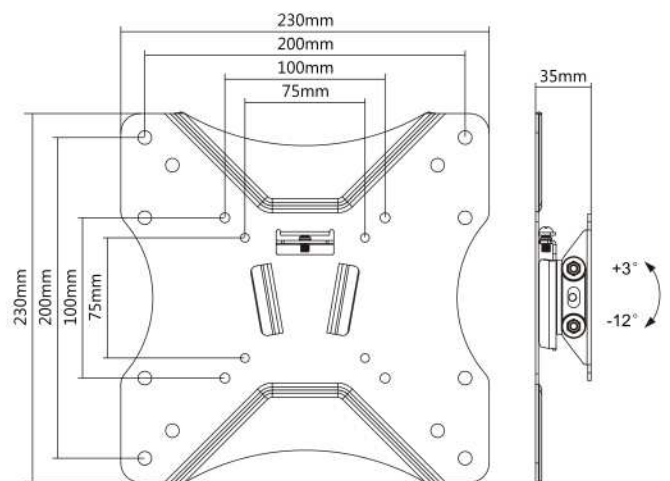

Apply the TV with wall mount to the wall plate

RoHS
compliant

* The specifications and pictures are subject to change without notice.
*All trade names referenced are the registered namework of their respective owners.

BP0005

4 052792 042528

Made in China