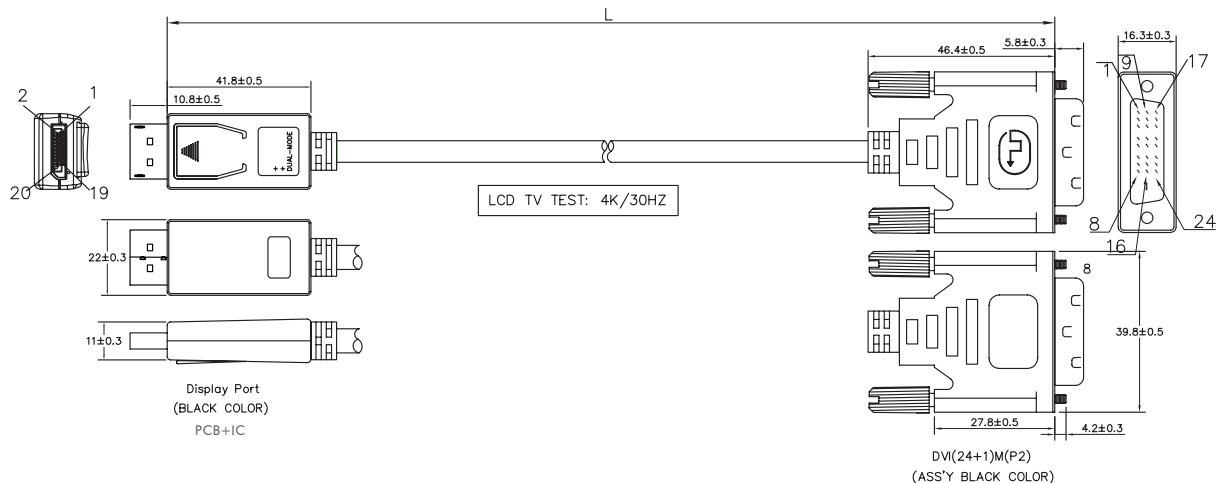

LogiLink®

DisplayPort™ to DVI Cable

Art. No.: CV0130
CV0131
CV0132
CV0133

Connect and configure your small laptop with DisplayPort™ to bigger DVI display for an extended Desktop or mirrored displays, and transmit high-definition video for video streaming or gaming.

Features:

- » DisplayPort 20pin male to DVI 24+1pin male
- » Compliant with DisplayPort v1.2
- » Video resolution up to 1080P/60Hz (Full HD)
- » Gold-Plated connectors resist corrosion, provide rigidity, and improve the signal performance
- » DisplayPort connector with latches provides a secure connection with a release button
- » Color: Black

Art-No.	Cable Length	EAN Code
CV0130	1.0m	4052792052473
CV0131	2.0m	4052792052480
CV0132	3.0m	4052792052497
CV0133	5.0m	4052792052503

* The specifications and pictures are subject to change without notice.
* All trade names referenced are the registered trademark of their respective owners.

Art-No.	Packing Dimension	Packing Weight	Carton Dimension	Carton Q'ty	Carton Weight
CV0130	240 x 256 x 18mm	0.088kg	450 x 340 x 280mm	100pcs	9.5kg
CV0131	240 x 256 x 18mm	0.13kg	450 x 340 x 330mm	100pcs	14kg
CV0132	240 x 256 x 19mm	0.172kg	450 x 340 x 280mm	50pcs	9.3kg
CV0133	330 x 341 x 22mm	0.345kg	450 x 340 x 330mm	40pcs	14.6kg