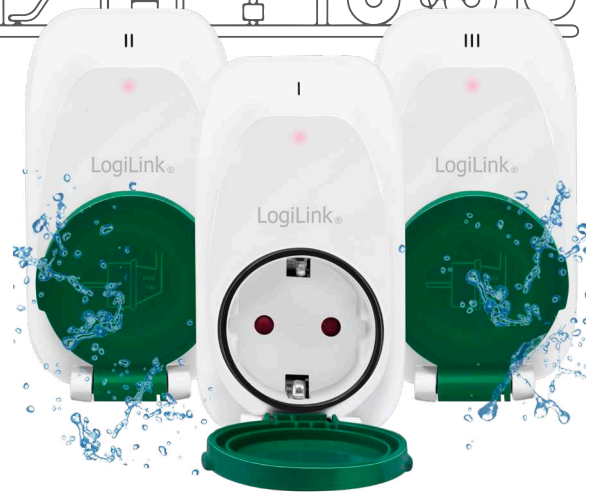

LogiLink®

Outdoor Remote Power Socket Set

3 x Sockets & 1 x Remote Control

Art. No.: EC0008

Seamlessly control your outdoor appliances such as lights, sprinkler systems, and more with a convenient remote control. Perfect for outdoor use.

Simply Plug-and-Play

Just plug it in and get started or synchronize the sockets according to your needs. No need for a Wi-Fi connection, smartphone, or smarthome device.

IPX4 Water Resistance

The durable and water resistant in green cover allows for use it in any weather. Great for the garden and patio.

IPX4
Water Resistance

Powerful Signal

Strong RF signal works through doors and walls without interfering with other electronics. It can transmit as far as 30m.

Easy to Control

Remotely turn your appliances on and off. Ideal for most electronics such as lights, heaters, fans and much more.

Voltage	230V, 50Hz
Maximum Power	16A, 3680W
Remote Control Battery	CR2032 3V
Remote Frequency	433.92 MHz
Max. Transmission Power	1mW
Transmission Range	Up to 30m
Waterproof	IPX4
Dimensions	Socket: 57 x 85 x 105mm Remote Control: 44 x 17 x 78mm
Weight	Socket: 112g Remote Control: 30g