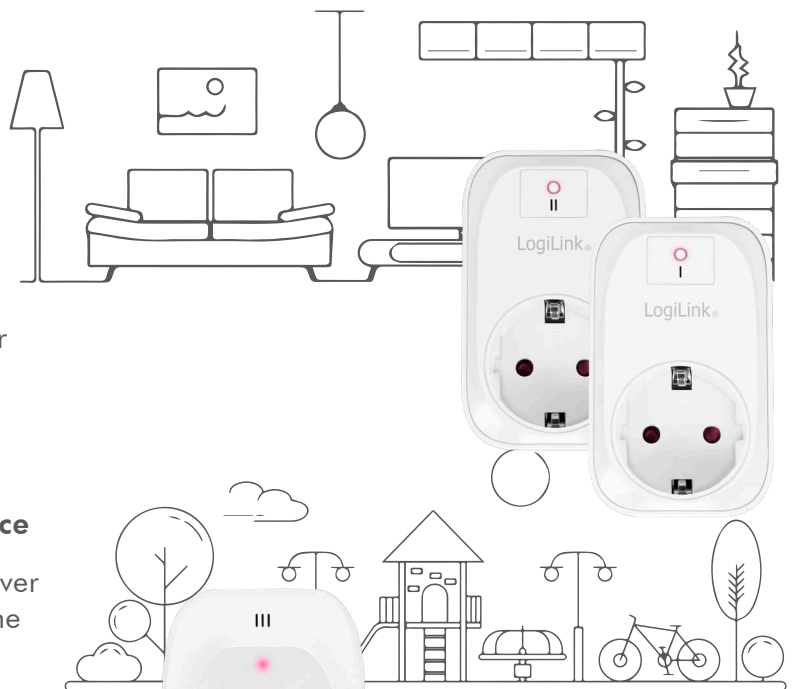

IPX4
Water Resistance