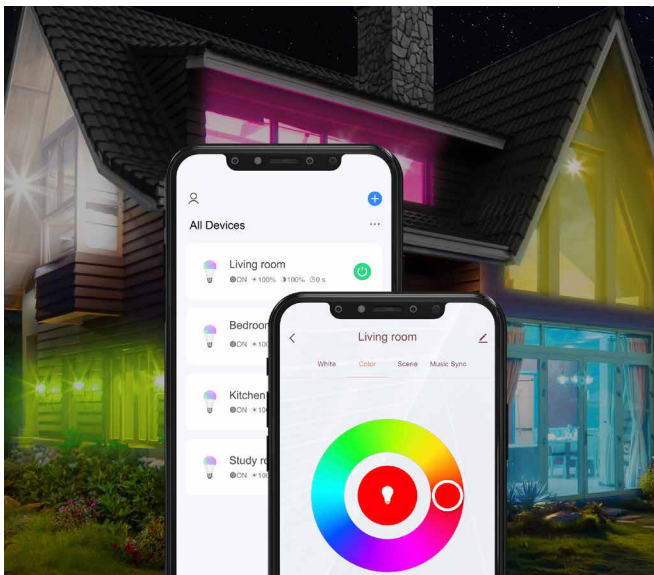

LogiLink®

Wi-Fi LED Spot

Art. No.: SH0118

Build Your Smart Home

Change the room color to match your current mood via free smartphone app using Wi-Fi connection.

App Remote Control

Wi-Fi LED Spot can be controlled through your existing Wi-Fi network via the free *Smart Life* or *Megos Smart Home* app.

Smart Life

Megos Smart Home

Download the free APP from the App Store or Google Play store.

Wi-Fi
2.4 GHz

GU10

330 lm

RGB &
3000-6500 K

4.2 W

Schedule
& Timer

Schedule Unique Lightings

Preset brightness and color modes to fit your activity or interior.

Remote Control from Anywhere

Control your lighting from anywhere with your phone via the app, even if you're not at home.

Works with Amazon Alexa and Google Home

Manage your lights through voice control to make your life effortless.

Specifications:

Wireless Standard	IEEE 802.11b/g/n
Wireless Technology	Wi-Fi
Wireless Frequency Range	2,412–2,472 MHz
Max. Transmission Power	49.204 mW
Max. Transmit Antenna Gain	2 dBi
Input Voltage	AC 230 V, 50 Hz
Energy Consumption per 1000 Hours	5 kWh
Max. Power Consumption	4.2 W
Color Rendering Index (Ra)	>80 Ra
Light Source	LED
Light Color	Warm to cool white & RGB
Color Temperature	3000–6500K
Rated Luminous Flux	330 lm
Lamp Shape	PAR16
Lamp Cap Type	GU10
Beam Angle	98.3°
Wattage Equivalent	40 W
Dimmable	Yes
Number of Switching Cycles	50000 switching cycles
Rated Lifetime of Lamp	25000 hours
Operation Distance (In Open Area)	Up to 45 m
Operating Temperature	-20–45°C
Operating Humidity	20–85% RH (non-condensing)
Protection Class	IP20
Material	Aluminum + PC
Color	Silver
Dimensions	Ø5 x 6 cm
Weight	47 g
System Requirements	Android 5 or above / iOS 11 or above