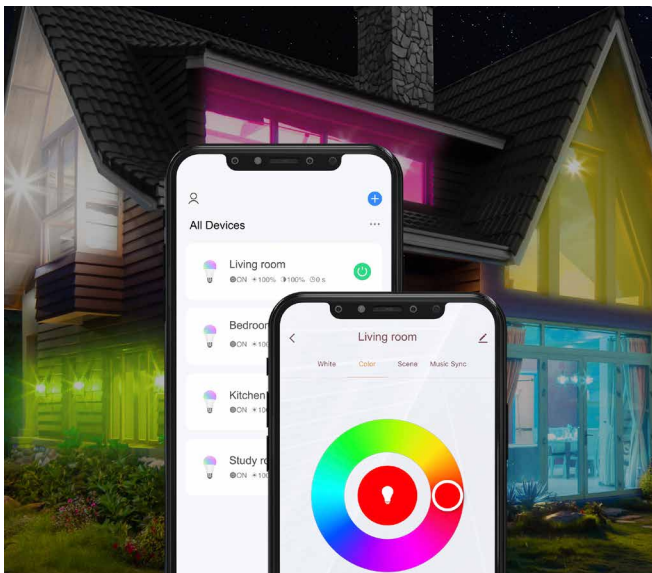

LogiLink®

Wi-Fi LED Candle Light

Art. No.: SH0119

Build Your Smart Home

Change the room color to match your current mood via free smartphone app using Wi-Fi connection.

App Remote Control

Wi-Fi LED Candle Light can be controlled through your existing Wi-Fi network via the free *Smart Life* or *Megos Smart Home* app.

Smart Life

Megos Smart Home

Download the free APP from the App Store or Google Play store.

Wi-Fi
2.4 GHz

E14

330 lm

RGB &
3000-6500 K

4.2 W

Schedule
& Timer

Schedule Unique Lightings

Preset brightness and color modes to fit your activity or interior.

Remote Control from Anywhere

Control your lighting from anywhere with your phone via the app, even if you're not at home.

Works with Amazon Alexa and Google Home

Manage your lights through voice control to make your life effortless.

Specifications:

Wireless Standard	IEEE 802.11b/g/n
Wireless Technology	Wi-Fi
Wireless Frequency Range	2,412–2,472 MHz
Max. Transmission Power	49.204 mW
Max. Transmit Antenna Gain	2 dBi
Input Voltage	AC 230 V, 50 Hz
Energy Consumption per 1000 Hours	4 kWh
Max. Power Consumption	4.2 W
Color Rendering Index (Ra)	>80 Ra
Light Source	LED
Light Color	Warm to cool white & RGB
Color Temperature	RGB + 3000–6500K
Rated Luminous Flux	330 lm
Lamp Shape	Candle
Lamp Cap Type	E14
Beam Angle	160°
Wattage Equivalent	40 W
Dimmable	Yes
Number of Switching Cycles	50000 switching cycles
Rated Lifetime of Lamp	15000 hours
Operation Distance (In Open Area)	Up to 45 m
Operating Temperature	-20–45°C
Operating Humidity	20–85% RH (non-condensing)
Protection Class	IP20
Material	Plastic
Color	White
Dimensions	Ø3.7 x 11.2 cm
Weight	28 g
System Requirements	Android 5 or above / iOS 11 or above