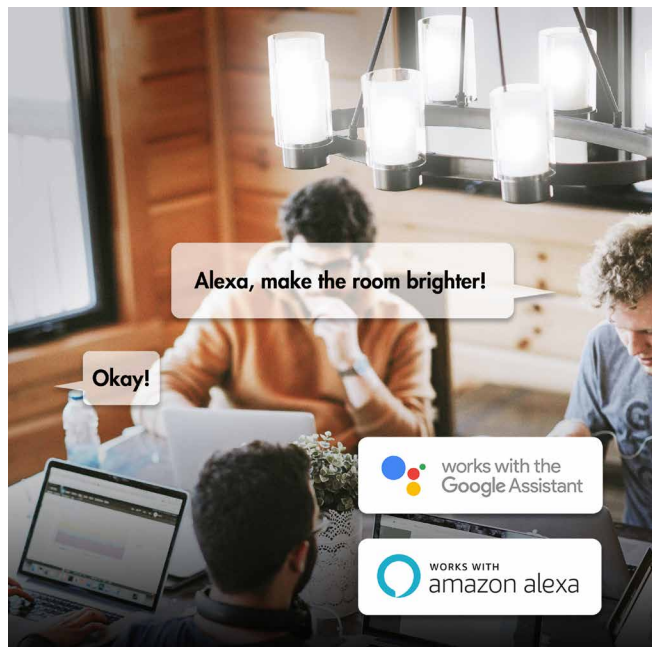

LogiLink®

Wi-Fi LED Candle Light

Art. No.: SH0119

Build Your Smart Home

Change the room color to match your current mood via free smartphone app using Wi-Fi connection.

App Remote Control

Wi-Fi LED Candle Light can be controlled through your existing Wi-Fi network via the free *Smart Life* or *Megos Smart Home* app.

Smart Life

Megos Smart Home

Download the free APP from the App Store or Google Play store.

Wi-Fi
2.4 GHz

E14

330 lm

RGB &
3000-6500 K

4.2 W

Schedule
& Timer

Schedule Unique Lightings

Preset brightness and color modes to fit your activity or interior.

Remote Control from Anywhere

Control your lighting from anywhere with your phone via the app, even if you're not at home.

Works with Amazon Alexa and Google Home

Manage your lights through voice control to make your life effortless.

Specifications:

Wireless Standard	IEEE 802.11b/g/n
Wireless Technology	Wi-Fi
Wireless Frequency Range	2,412–2,472 MHz
Max. Transmission Power	49.204 mW
Max. Transmit Antenna Gain	2 dBi
Input Voltage	AC 230 V, 50 Hz
Energy Consumption per 1000 Hours	4 kWh
Max. Power Consumption	4.2 W
Color Rendering Index (Ra)	>80 Ra
Light Source	LED
Light Color	Warm to cool white & RGB
Color Temperature	RGB + 3000–6500K
Rated Luminous Flux	330 lm
Lamp Shape	Candle
Lamp Cap Type	E14
Beam Angle	160°
Wattage Equivalent	40 W
Dimmable	Yes
Number of Switching Cycles	50000 switching cycles
Rated Lifetime of Lamp	15000 hours
Operation Distance (In Open Area)	Up to 45 m
Operating Temperature	-20–45°C
Operating Humidity	20–85% RH (non-condensing)
Protection Class	IP20
Material	Plastic
Color	White
Dimensions	Ø3.7 x 11.2 cm
Weight	28 g
System Requirements	Android 5 or above / iOS 11 or above