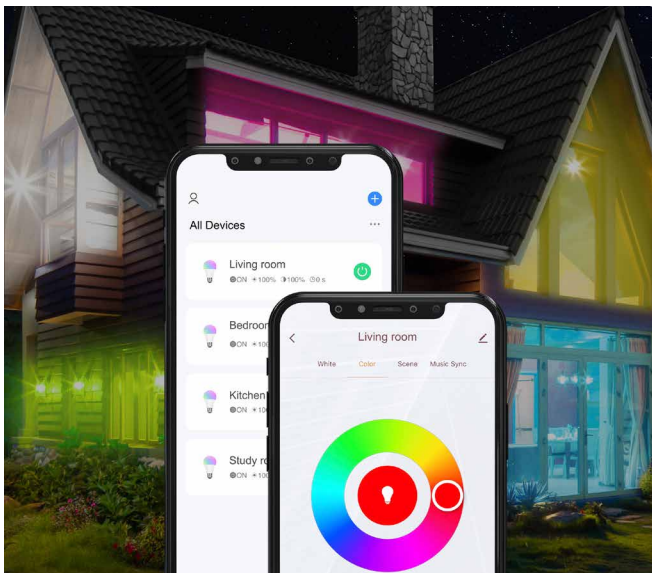

LogiLink[®]

Wi-Fi LED Bulb

Art. No.: SH0121

Build Your Smart Home

Change the room color to match your current mood via free smartphone app using Wi-Fi connection.

App Remote Control

Wi-Fi LED Bulb can be controlled through your existing Wi-Fi network via the free *Smart Life* or *Megos Smart Home* app.

Smart Life

Megos Smart Home

Download the free APP from the App Store or Google Play store.

Wi-Fi
2.4 GHz

E27

700 lm

RGB &
3000-6500 K

8 W

Schedule
& Timer

Schedule Unique Lightings

Preset brightness and color modes to fit your activity or interior.

Remote Control from Anywhere

Control your lighting from anywhere with your phone via the app, even if you're not at home.

Works with Amazon Alexa and Google Home

Manage your lights through voice control to make your life effortless.

Specifications:

Wireless Standard	IEEE 802.11b/g/n
Wireless Technology	Wi-Fi
Wireless Frequency Range	2,412–2,472 MHz
Max. Transmission Power	27.733 mW
Max. Transmit Antenna Gain	2 dBi
Input Voltage	AC 230 V, 50 Hz
Energy Consumption per 1000 Hours	8 kWh
Max. Power Consumption	8 W
Color Rendering Index (Ra)	>80 Ra
Light Source	LED
Light Color	Warm to cool white & RGB
Color Temperature	RGB + 3000–6500K
Rated Luminous Flux	700 lm
Lamp Shape	A60 bulb
Lamp Cap Type	E27
Beam Angle	160°
Wattage Equivalent	80 W
Dimmable	Yes
Number of Switching Cycles	50000 switching cycles
Rated Lifetime of Lamp	15000 hours
Operation Distance (In Open Area)	Up to 45 m
Operating Temperature	-20–45°C
Operating Humidity	20–85% RH (non-condensing)
Protection Class	IP20
Material	Plastic
Color	White
Dimensions	Ø6 x 11.8 cm
Weight	54 g
System Requirements	Android 5 or above / iOS 11 or above