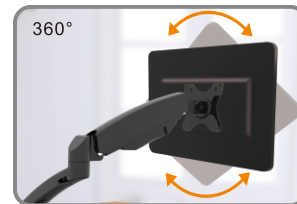

Single Arm Gas Spring Monitor Desktop Mount

Tilt

Rotation

Swivel

DLB701

100x100

2-8Kg

14''-30''