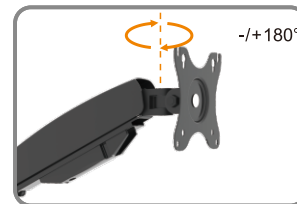

Single Arm Gas Spring Monitor Desktop Mount

Tilt

Rotation

Swivel

DLB701

100x100

2-8Kg

14''-30''