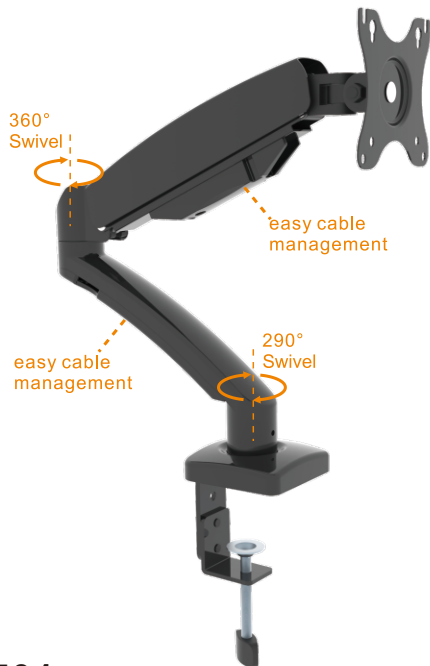

Single Arm Gas Spring Monitor Desktop Mount

Tilt

Rotation

Swivel

DLB701

100x100

2-8Kg

14''-30''