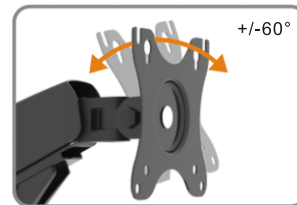

Single Arm Gas Spring Monitor Desktop Mount

Tilt

Rotation

Swivel

DLB701

100x100

2-8Kg

14''-30''