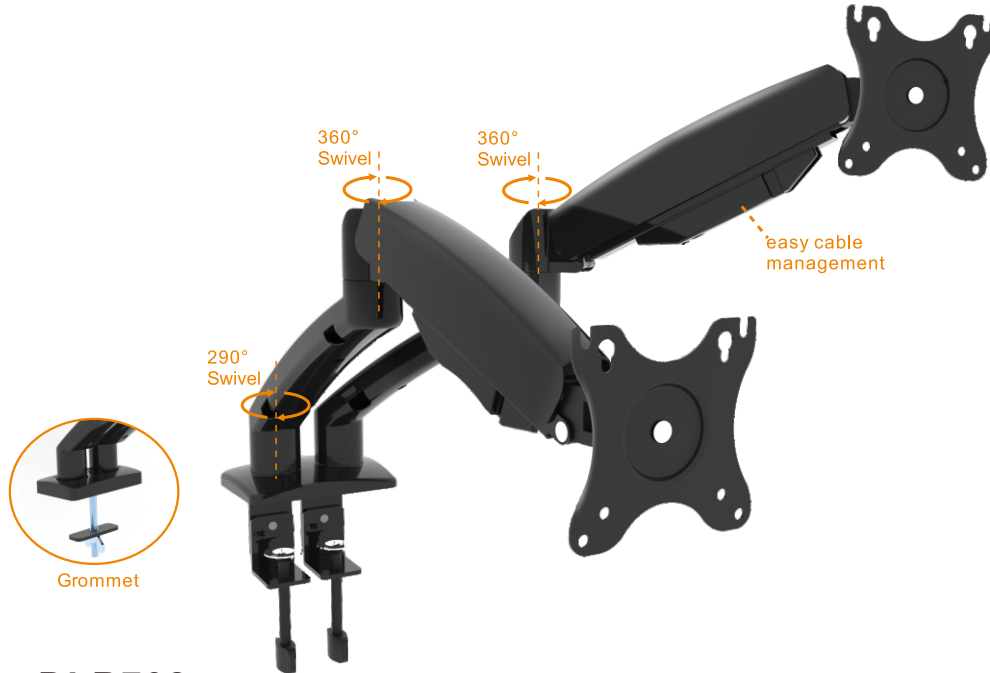

Dual Arms Gas Spring Monitor Desktop Mount

Tilt

Rotation

Swivel

DLB702

Distributor

- DOTMEDIA LTD
- Add: 18 KATEVASIAS str & DALIAS str
- ACHARNES 13671 ATHENS-GREECE
- Tel. +302102849836 Fax +302102446835
- E-mail: info@dot-media.gr