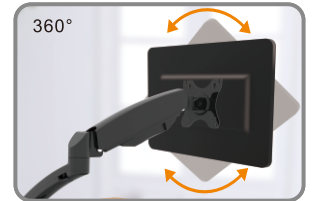

Dual Arms Gas Spring Monitor Desktop Mount

Tilt

Rotation

Swivel

DLB702

Distributor

- DOTMEDIA LTD
- Add: 18 KATEVASIAS str & DALIAS str
- ACHARNES 13671 ATHENS-GREECE
- Tel. +302102849836 Fax +302102446835
- E-mail: info@dot-media.gr