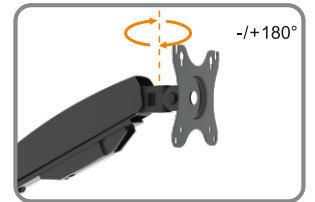

Dual Arms Gas Spring Monitor Desktop Mount

Tilt

Rotation

Swivel

DLB702

Distributor

- DOTMEDIA LTD
- Add: 18 KATEVASIAS str & DALIAS str
- ACHARNES 13671 ATHENS-GREECE
- Tel. +302102849836 Fax +302102446835
- E-mail: info@dot-media.gr