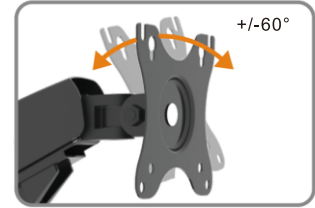

Dual Arms Gas Spring Monitor Desktop Mount

Tilt

Rotation

Swivel

DLB702

Distributor

- DOTMEDIA LTD
- Add: 18 KATEVASIAS str & DALIAS str
- ACHARNES 13671 ATHENS-GREECE
- Tel. +302102849836 Fax +302102446835
- E-mail: info@dot-media.gr