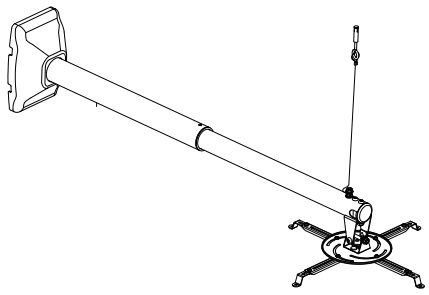

# Focus Mount

- Length adjustable 87-150mm
- Angle free tilt -15 to +15 degrees
- 360 degrees rotatable

Item: PMC-87150  
Made in China

CE RoHS

DOTMEDIA LTD  
18 KATEVASIAS str & DALIAS str  
ACHARNES 13671 ATHENS-GREECE  
Tel. +302102849836  
Fax +302102446835  
Mail: info@dot-media.gr

- |   |   |  |   |
|---|---|--|---|
| <br>M4X12MM<br>A(4pcs)  | <br>M5X15MM<br>B(4pcs)  | <br>M6X15MM<br>C(4pcs) |   |
| <br>D6<br>D(4pcs)      | <br>D8<br>E(6pcs)      | <br>F(6pcs)           | <br>G(6pcs)       |
| <br>M6X12MM<br>H(4pcs) | <br>M8X60MM<br>I(2pcs) | <br>M8<br>J(2pcs)     | <br>H5<br>K(1pcs) |