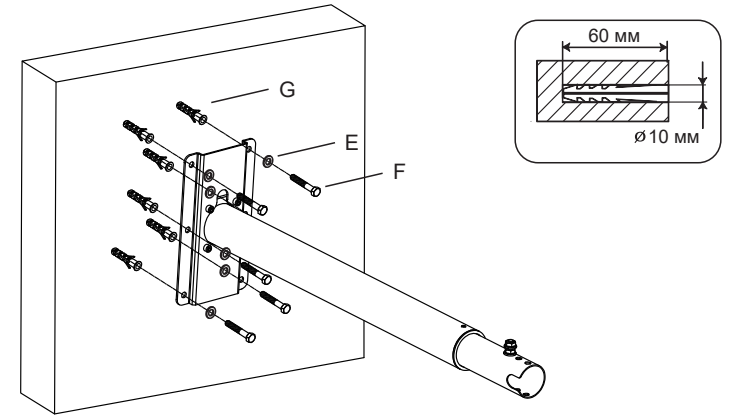

M4X12MM A(4pcs)	 M5X15MM B(4pcs)	 M6X15MM C(4pcs)	
 D6 D(4pcs)	 D8 E(6pcs)	 F(6pcs)	 G(6pcs)
 M6X12MM H(4pcs)	 M8X60MM I(2pcs)	 M8 J(2pcs)	 H5 K(1pcs)

STEP 2

STEP 3

b (1pcs)

c (1pcs)

d (1pcs)

STEP 1

STEP 4