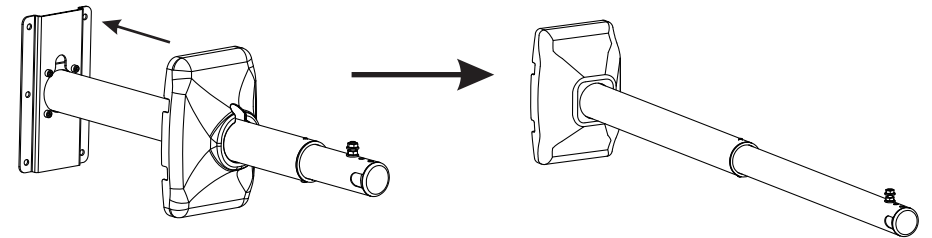

M4X12MM A(4pcs)	 M5X15MM B(4pcs)	 M6X15MM C(4pcs)	
 D6 D(4pcs)	 D8 E(6pcs)	 F(6pcs)	 G(6pcs)
 M6X12MM H(4pcs)	 M8X60MM I(2pcs)	 M8 J(2pcs)	 H5 K(1pcs)

STEP 2

STEP 3

b (1pcs)

c (1pcs)

d (1pcs)

STEP 1

STEP 4