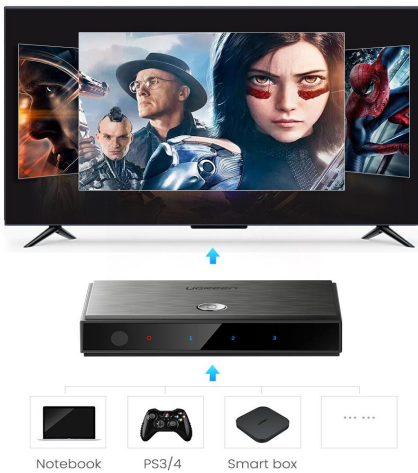

HDMI 2.0 3*1 Switcher

PID: 50709 EAN: 6957303857098

3 Screens Freely Switch

Easily switch to the device you like

3 Screen Freely Switch

Broad Compatibility

Broad Compatibility

Support HDR Mode

Unmatched brightness, contrast and color

Support HDR Mode

Specifications:

- *Input: 3*HDMI
- *Output: 1*HDMI
- *HDMI 2.0 version, support 4K*2K@60Hz, 3D, HDCP2.2 , EDID, Infrared Remote
- *With DC 5V 1A (DC: 3.5*1.35*9.5mm) power adapter, Infrared Remote control
- *Supports 20m 1080P long distance transmission with HDMI cable
- *8M 28AWG cable for input and 8m 28AWG cable for output(4K@60Hz)
- *12M 26AWG cable for input and 12m 26AWG cable for output(4K@30Hz)
- *20M 24AWG cable for input and 20m 24AWG cable for output(1080P@60Hz)
- *Supports audio format: DTS, DSD, Dolby AC3 and 5.1/7.1 channel
- *Product size: L110*W65*H21 mm