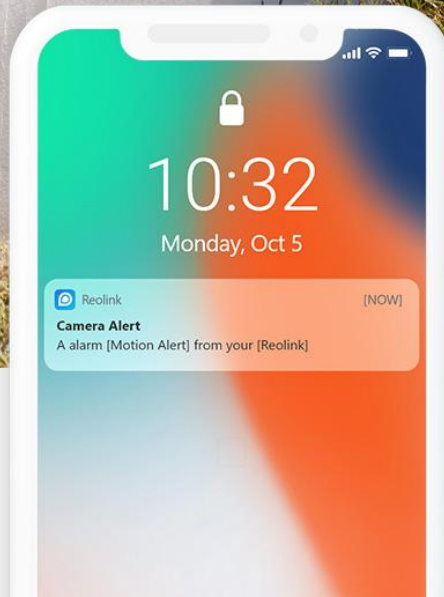

 **120° Wide Viewing Angle\***  
Wider field of vision to cover more, so miss less.

 **Put It Anywhere**  
Can be installed and moved anywhere within WiFi range with ease.

 **Solar Powered**  
Connect with Reolink Solar Panel to get non-stop & free power.

 **Live View Anytime Anywhere**  
Keep tabs on your home or business anywhere & anytime with Reolink App/Client.

 **Real-Time Alerts**  
Get push notifications, emails, and siren alerts instantly in case of emergency.

 **Motion Detection Record**  
Save motion events in micro SD card for playback.

 **IP65 Certified Weatherproof**  
Works indoors or outdoors, rain or shine.

 **Low-Battery Notifications**  
Informs you when battery level goes down to 10%, so you can charge it in time.

## Get Instant & Accurate Motion Alerts

120° Wide Viewing Angle

120°

APP Push

Cloud\*

Email

SD Card Recording

\*Cloud is only available in certain countries/regions.