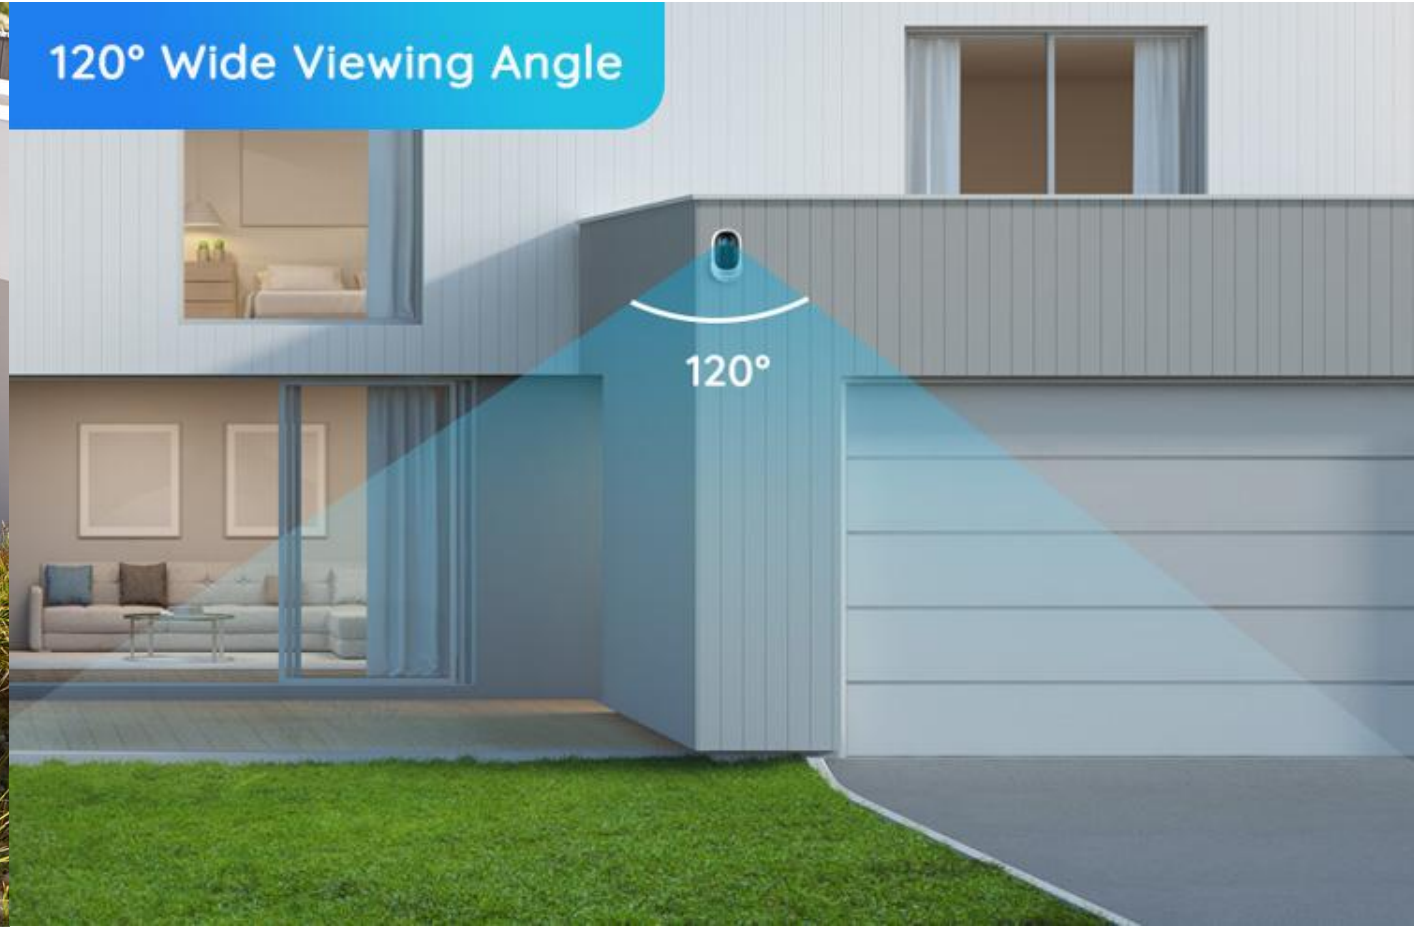

## Get Instant & Accurate Motion Alerts

120° Wide Viewing Angle

120°

APP Push

Cloud\*

Email

SD Card Recording

\*Cloud is only available in certain countries/regions.