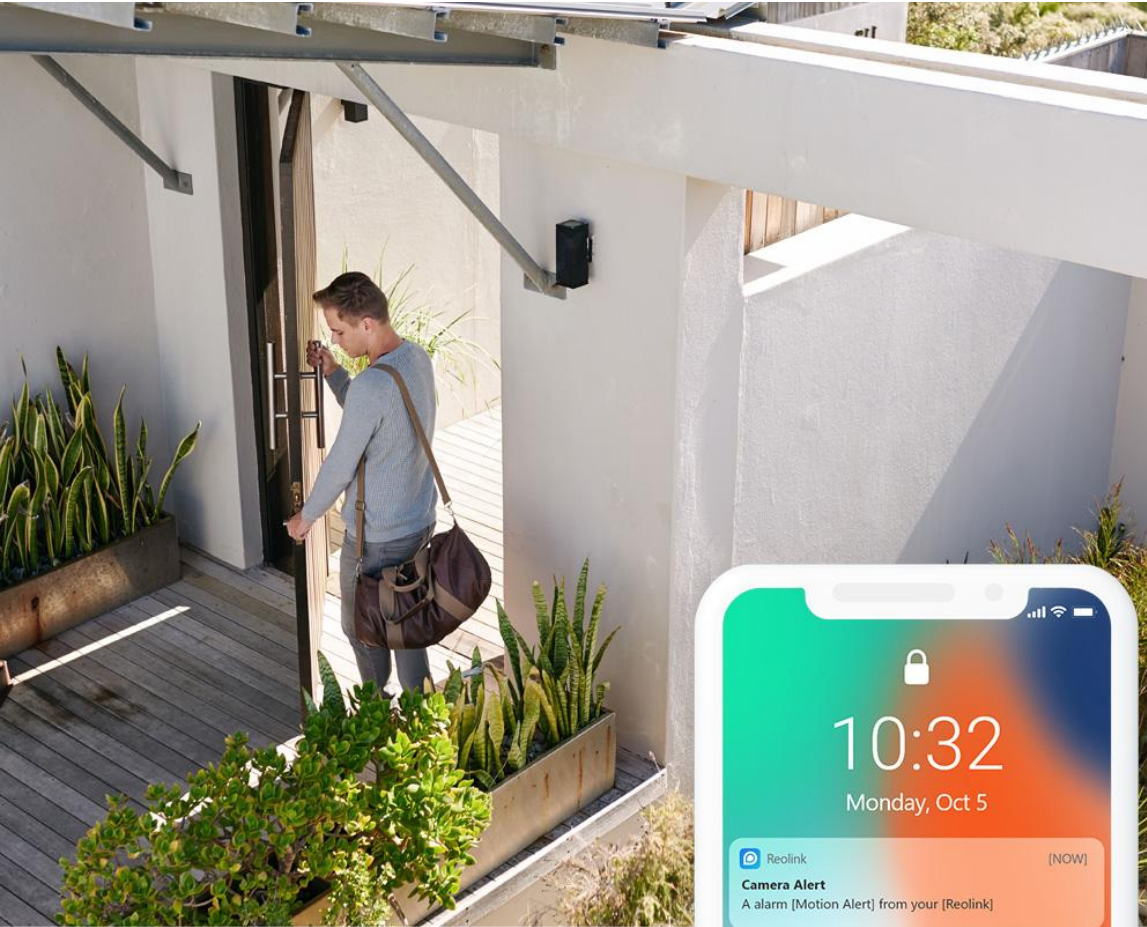

 **120° Wide Viewing Angle\***  
Wider field of vision to cover more, so miss less.

 **Put It Anywhere**  
Can be installed and moved anywhere within WiFi range with ease.

 **Solar Powered**  
Connect with Reolink Solar Panel to get non-stop & free power.

## Get Instant & Accurate Motion Alerts

120° Wide Viewing Angle

120°

APP Push

Cloud\*

Email

SD Card Recording

\*Cloud is only available in certain countries/regions.