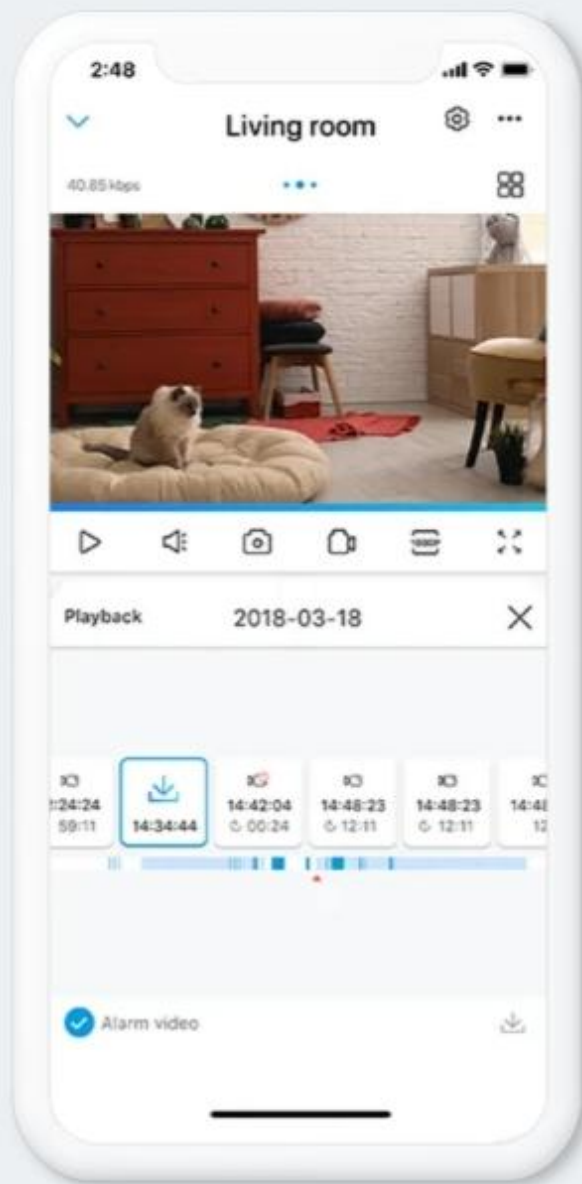

Motion Recording

Never Miss the Key Moments

This rechargeable battery-operated security camera records and saves motion-triggered events for later playback. Access video history anytime, to find key evidence or relive happy moments with families.

- **Micro SD Card (Optional)**
  Record & save motion videos to a Micro SD card (Up to 128GB).
  [Choose the right micro SD card >](#)
- **Reolink Cloud**
  Bank-grade Cloud service to back motion detected recordings up for double insurance.
  [Check available countries or regions >](#)