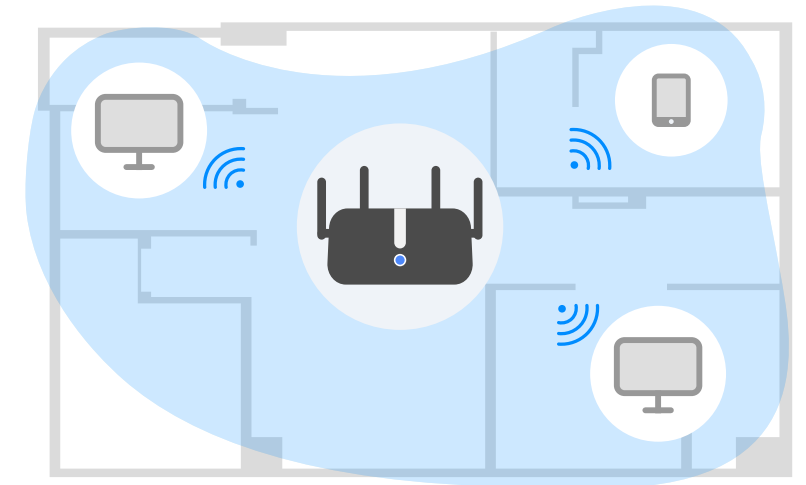

Model: X6

AX1800

4-Stream Dual Band Wi-Fi 6 Router

-  Up to 1.8Gbps Wi-Fi 6 Speed
-  Powerful Dual-Core Processor
-  VPN Server and VPN Client Support
-  Latest and cutting-edge WPA3 Security

Features

Extensive Coverage: Beamforming, and four antennas combine to deliver focused reception to devices far away.

Hardware

Powerful Dual-Core Processor

Powerful Dual-Core CPU ensures smooth 4K UHD streaming to Smart TVs, mobile devices and gaming consoles without buffering.

16MB Flash + 256MB DDR

16MB Flash + 256MB DDR

4 x 5dBi High Gain Antennas

High gain antennas boost sensitivity of the router, create connections over greater distances, providing powerful penetration through walls.

5 x Gigabit Ports

Featured with 5 10/100/1000Mbps ports, greatly expands your network capacity, enabling instant large files transferring.