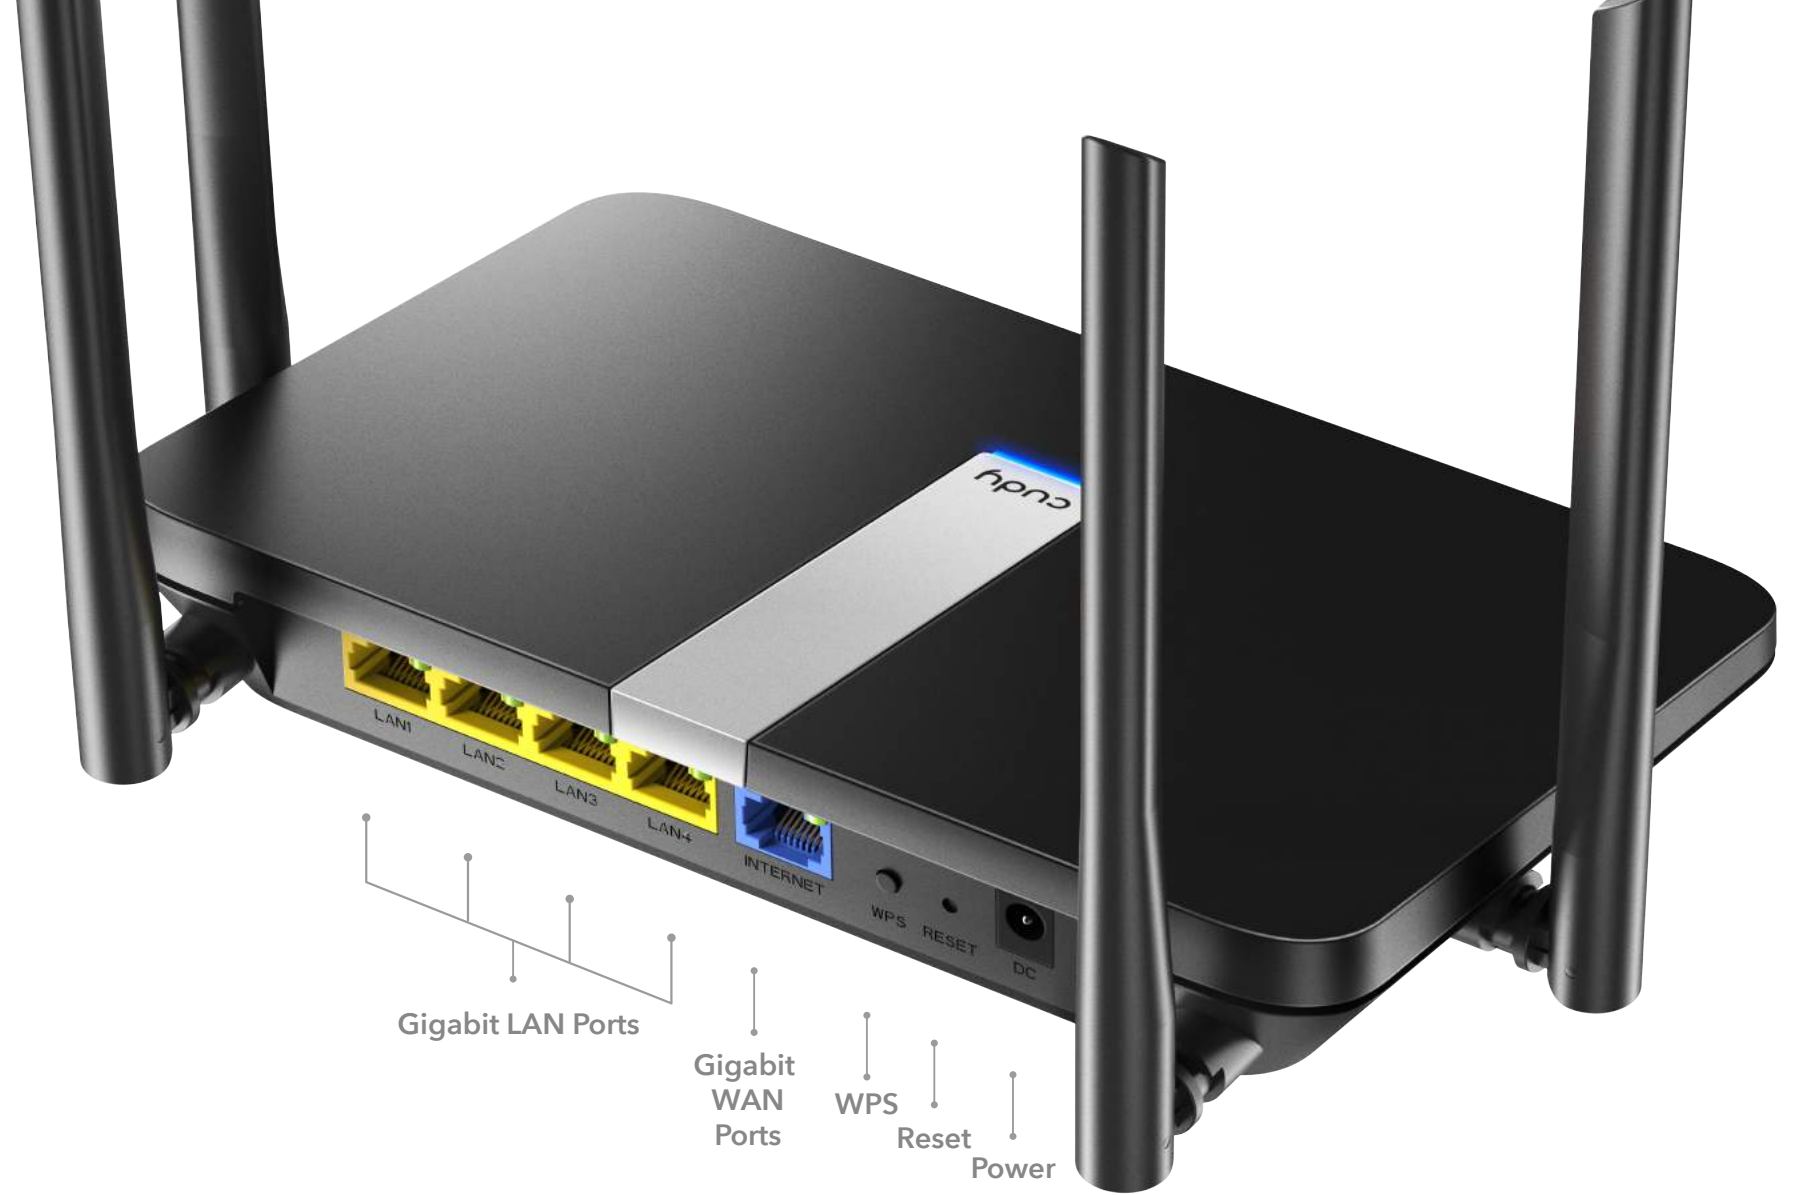

Model: X6

AX1800

4-Stream Dual Band Wi-Fi 6 Router

-  Up to 1.8Gbps Wi-Fi 6 Speed
-  Powerful Dual-Core Processor
-  VPN Server and VPN Client Support
-  Latest and cutting-edge WPA3 Security

Features

Extensive Coverage: Beamforming, and four antennas combine to deliver focused reception to devices far away.

Hardware

Powerful Dual-Core Processor

Powerful Dual-Core CPU ensures smooth 4K UHD streaming to Smart TVs, mobile devices and gaming consoles without buffering.

16MB Flash + 256MB DDR

16MB Flash + 256MB DDR

16MB flash design makes the router stable and reliable, ensuring the continuous operation of the system, and provides more space for the file system.

Built-in 256MB DDR makes the product run faster and provides more possibilities for function expansion.

4 x 5dBi High Gain Antennas

High gain antennas boost sensitivity of the router, create connections over greater distances, providing powerful penetration through walls.

5 x Gigabit Ports

Featured with 5 10/100/1000Mbps ports, greatly expands your network capacity, enabling instant large files transferring.