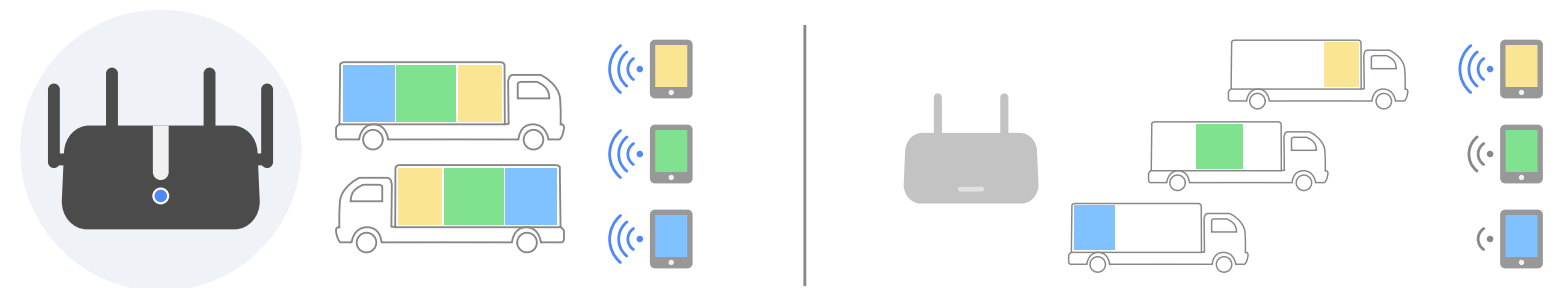

More Devices: Wi-Fi 6 uses OFDMA to improve capacity and efficiency of your network, so more devices can connect without slowing down your Wi-Fi.