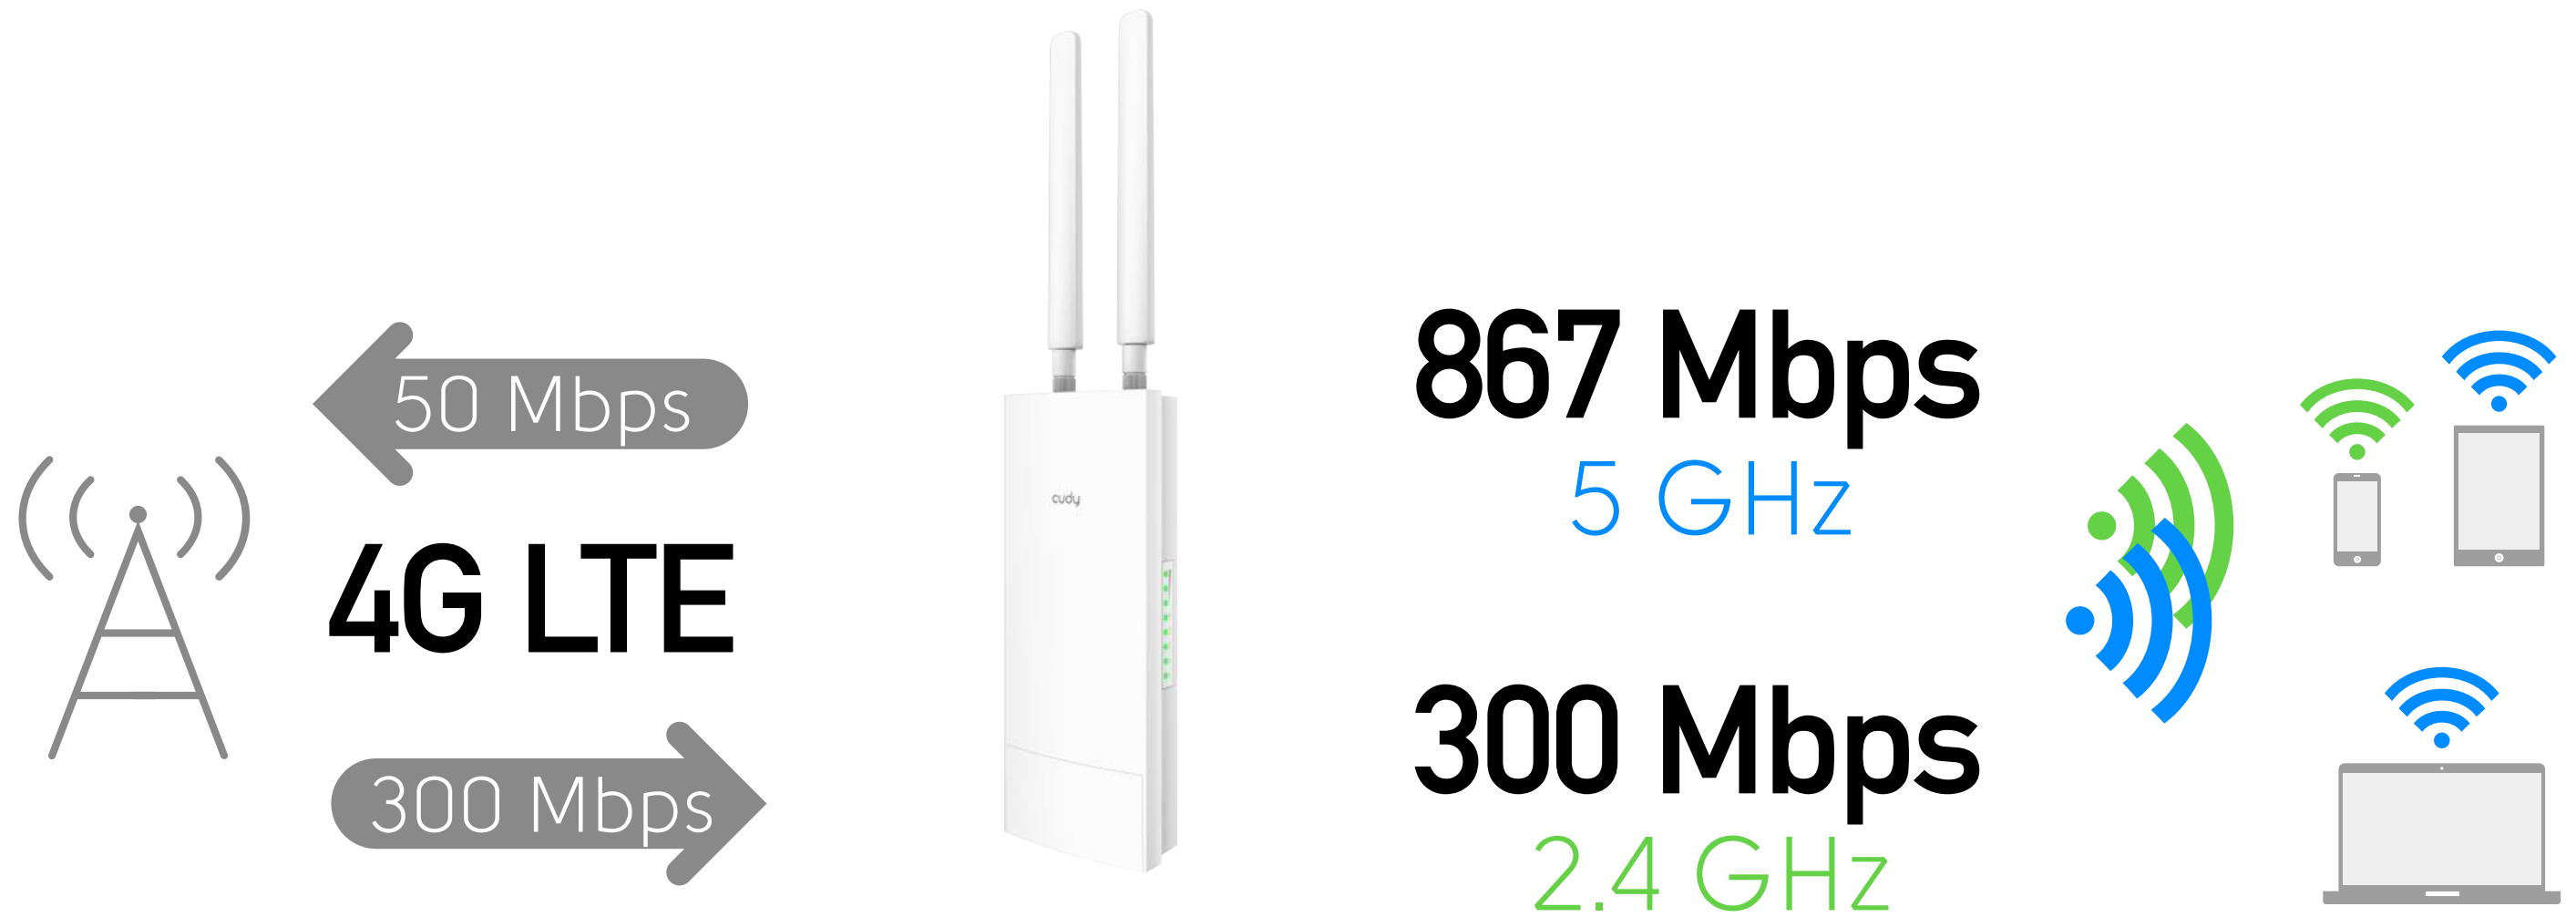

cudy

Model: LT700 Outdoor

Outdoor 4G LTE

Cat. 6 AC1200 Wi-Fi Router

-  4G LTE FDD&TDD Cat 6
-  IP65 Outdoor Waterproof
-  Detachable 4G Antennas
-  VPN Server&Client

Blazing-Fast 4G LTE Advaced Pro

With Carrier Aggregation and MIMO technologies, LT700 Outdoor is capable of up to 300 Mbps in download and 50 Mbps in upload. It also allows you to connect via Wi-Fi with a maximum speed of 867 Mbps on 5 GHz and 300 Mbps on 2.4 GHz to enjoy streaming, surveillance, and much more.

Get Wi-Fi Where You Need It

Tested in the field for years to ensure universal compatibility and deliver a smooth connection. Simply plug in a SIM card and power on this elegant piece of technology to enjoy fast and stable Wi-Fi, whether you're at home or working remotely.

Specifications

- 4G LTE Cat. 6 Up to 300 Mbps Download
- AC1200 Dual-Band Wi-Fi
- 1× Gigabit Ethernet Port
- 2× Detachable Cellular Antennas
- Nano SIM Card Slot
- VPN Server and Client
- IP65 Water/Dust-Proof
- Operation Temperatures -20/60 °C

Hardware

CPU	Mediatek Dual Core 880 MHz
4G	EG060W-EA
DRAM	128 MB (1 Gbit) DDR3
Flash	16 MB (128 Mbit)
Ethernet	1× Gigabit LAN/WAN Port (Support 802.3at/af PoE and Passive PoE)
SIM card slot	1× Nano SIM Slots
Button	1× Reset Button
Antennas	2× Internal WiFi Antennas 2× Detachable Cellular Antennas
LED	System / Internet / Ethernet / 2.4G Wi-Fi /5G Wi-Fi / Signal Strength