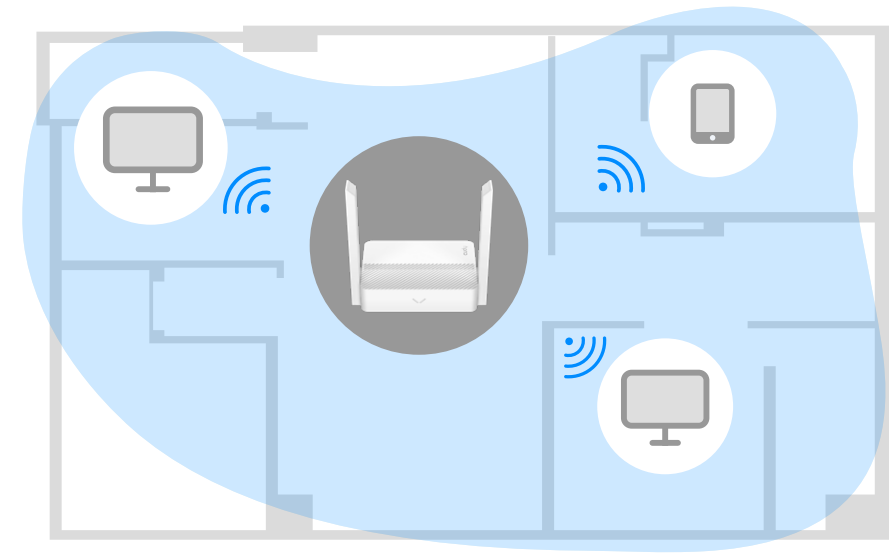

Extensive Coverage

Decent Wired and Wireless Home Network

Enjoy ample wired port selection to connect your console, PC, and TV, thanks to 1× WAN and 3× LAN Fast Ethernet ports. With two 5-dBi antennas and 2×2 MIMO technology, WR300 provides 2-stream fast Wi-Fi for smooth video streaming and downloading, suitable for small and medium houses.