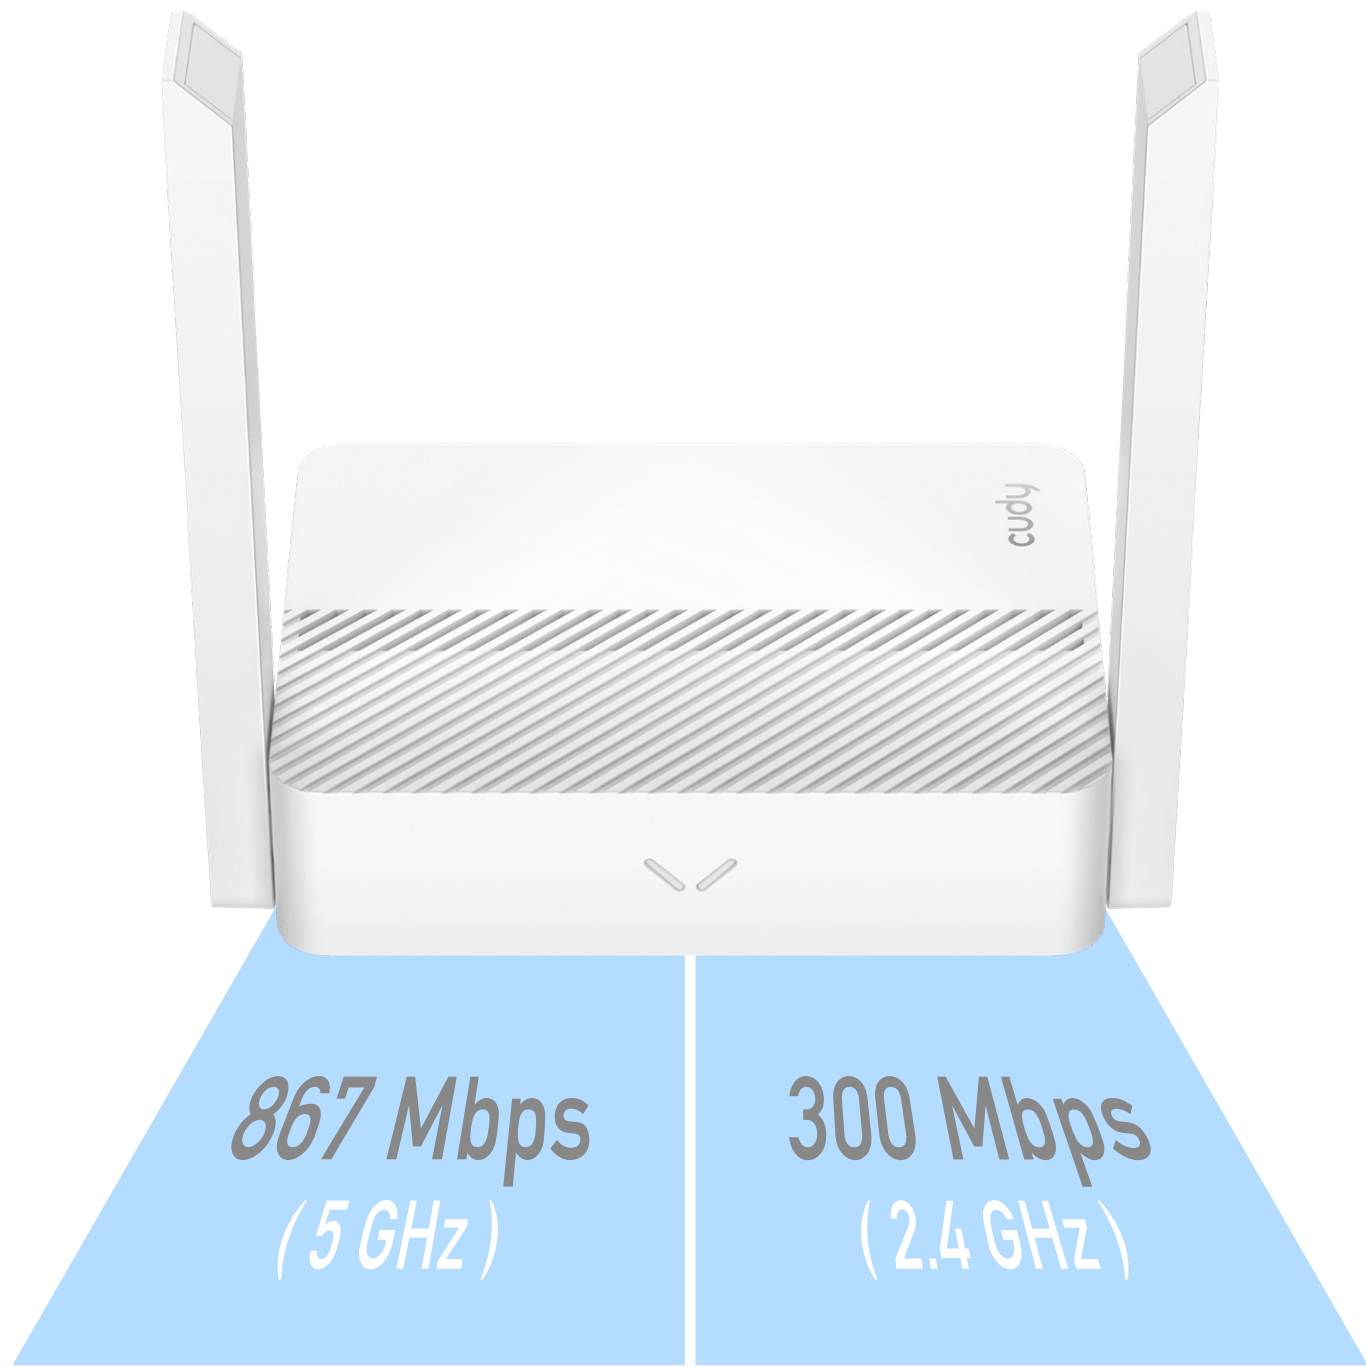

Model: WR1200E

AC1200

Wi-Fi Router

-  Up to 867 Mbps + 300 Mbps Wi-Fi Speed
-  Up to 100 Mbps Wired Speed
-  MU-MIMO and Beamforming

Up to 1.2 Gbps Wi-Fi Speed: Enjoy smooth streaming, downloading, and gaming with extremely fast Wi-Fi Speed.

Extensive Coverage

Decent Wired and Wireless Home Network

Enjoy ample wired port selection to connect your console, PC, and TV, thanks to 1× WAN and 3× LAN Fast Ethernet ports. With two 5-dBi antennas and 2×2 MIMO technology, WR300 provides 2-stream fast Wi-Fi for smooth video streaming and downloading, suitable for small and medium houses.

Hardware Features

Processor	580 MHz CPU
Flash	64 Mbit (8 MB)
DDR	512 Mbit (64 MB)
Antennas	2× Fixed Omni-Directional Antennas
Interfaces	1× 10/100/1000 Mbps WAN Port 3× 10/100/1000 Mbps LAN Ports
Buttons	WPS Button, Reset Button
External Power Supply	12 V / 1 A
Dimension (WxDxH)	183.3×109×35 mm (7.22×4.29×1.38 inches)