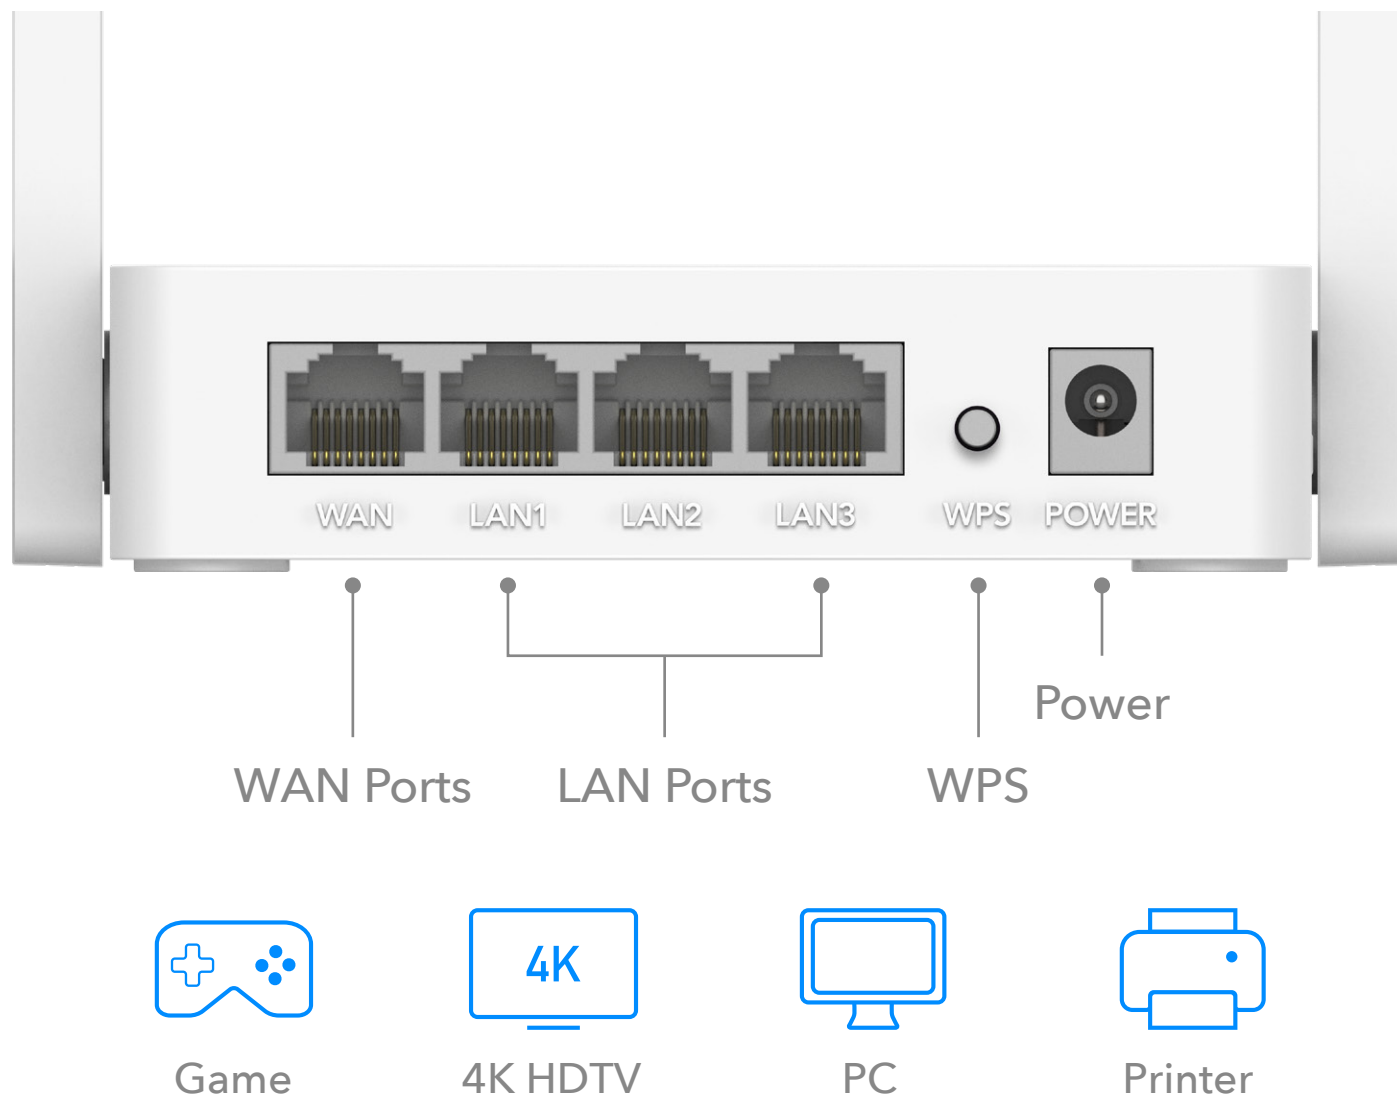

Model: WR1200E

AC1200

Wi-Fi Router

-  Up to 867 Mbps + 300 Mbps Wi-Fi Speed
-  Up to 100 Mbps Wired Speed
-  MU-MIMO and Beamforming

Up to 1.2 Gbps Wi-Fi Speed: Enjoy smooth streaming, downloading, and gaming with extremely fast Wi-Fi Speed.

Extensive Coverage

Decent Wired and Wireless Home Network

Enjoy ample wired port selection to connect your console, PC, and TV, thanks to 1× WAN and 3× LAN Fast Ethernet ports. With two 5-dBi antennas and 2×2 MIMO technology, WR300 provides 2-stream fast Wi-Fi for smooth video streaming and downloading, suitable for small and medium houses.

5-in-1 Multi Mode

5 working modes all in one compact-sized router serve different SOHO networking scenarios. Router/WISP allow you to connect to Internet via WAN or Wi-Fi, while Extender/AP modes boost your original network from Wi-Fi or LAN. The Client mode functions as an adapter, turning Wi-Fi into wired connections for wired-only clients.

Hardware Features

Processor	580 MHz CPU
Flash	64 Mbit (8 MB)
DDR	512 Mbit (64 MB)
Antennas	2× Fixed Omni-Directional Antennas
Interfaces	1× 10/100/1000 Mbps WAN Port 3× 10/100/1000 Mbps LAN Ports
Buttons	WPS Button, Reset Button
External Power Supply	12 V / 1 A
Dimension (WxDxH)	183.3×109×35 mm (7.22×4.29×1.38 inches)