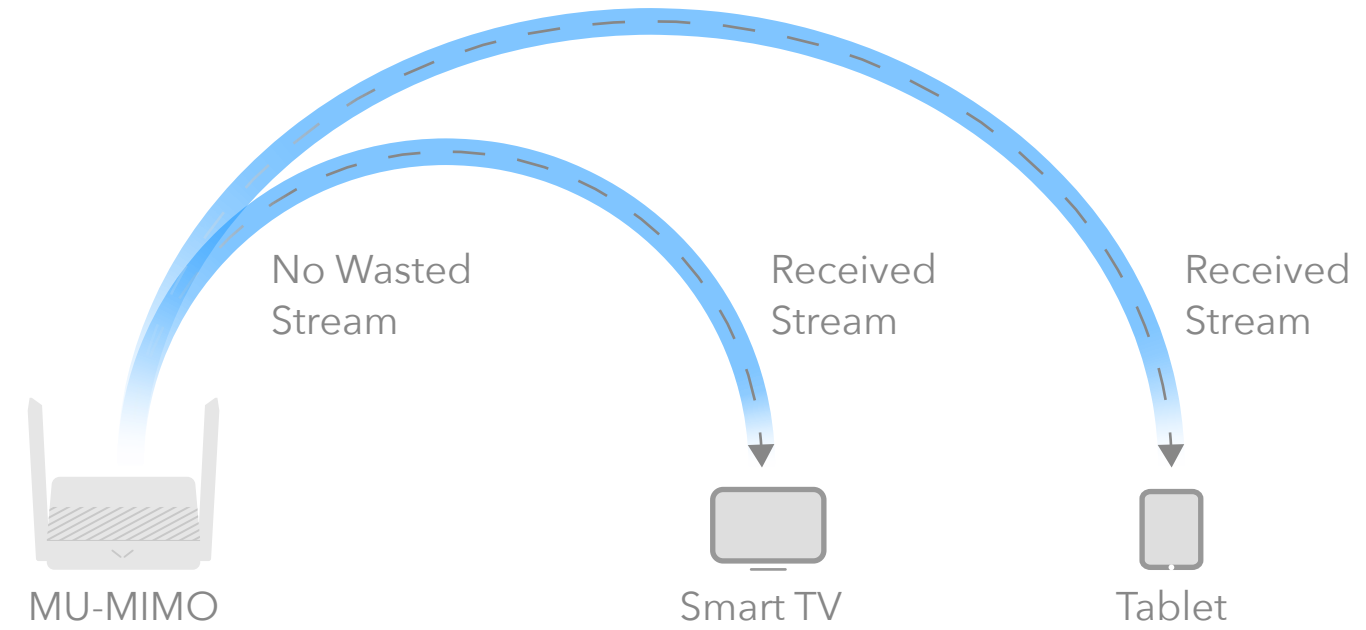

Model: WR1200E

AC1200

Wi-Fi Router

-  Up to 867 Mbps + 300 Mbps Wi-Fi Speed
-  Up to 100 Mbps Wired Speed
-  MU-MIMO and Beamforming

Up to 1.2 Gbps Wi-Fi Speed: Enjoy smooth streaming, downloading, and gaming with extremely fast Wi-Fi Speed.

Extensive Coverage

Decent Wired and Wireless Home Network

Enjoy ample wired port selection to connect your console, PC, and TV, thanks to 1× WAN and 3× LAN Fast Ethernet ports. With two 5-dBi antennas and 2×2 MIMO technology, WR300 provides 2-stream fast Wi-Fi for smooth video streaming and downloading, suitable for small and medium houses.