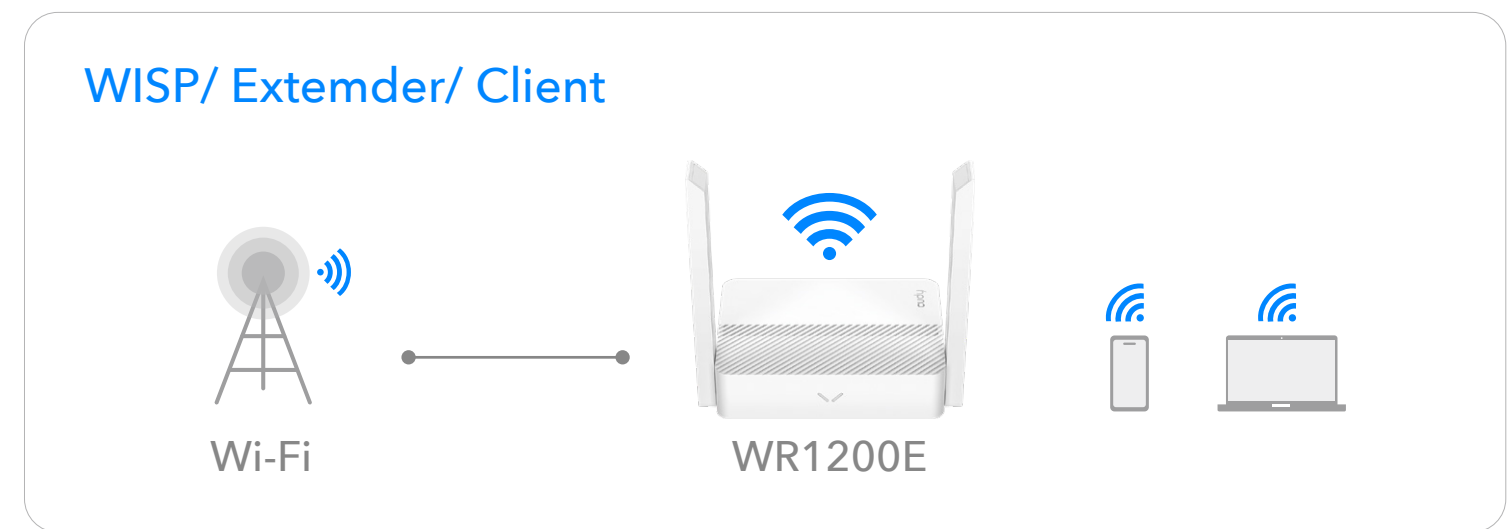

Model: WR1200E

AC1200

Wi-Fi Router

-  Up to 867 Mbps + 300 Mbps Wi-Fi Speed
-  Up to 100 Mbps Wired Speed
-  MU-MIMO and Beamforming

Up to 1.2 Gbps Wi-Fi Speed: Enjoy smooth streaming, downloading, and gaming with extremely fast Wi-Fi Speed.

Extensive Coverage

Decent Wired and Wireless Home Network

Enjoy ample wired port selection to connect your console, PC, and TV, thanks to 1× WAN and 3× LAN Fast Ethernet ports. With two 5-dBi antennas and 2×2 MIMO technology, WR300 provides 2-stream fast Wi-Fi for smooth video streaming and downloading, suitable for small and medium houses.